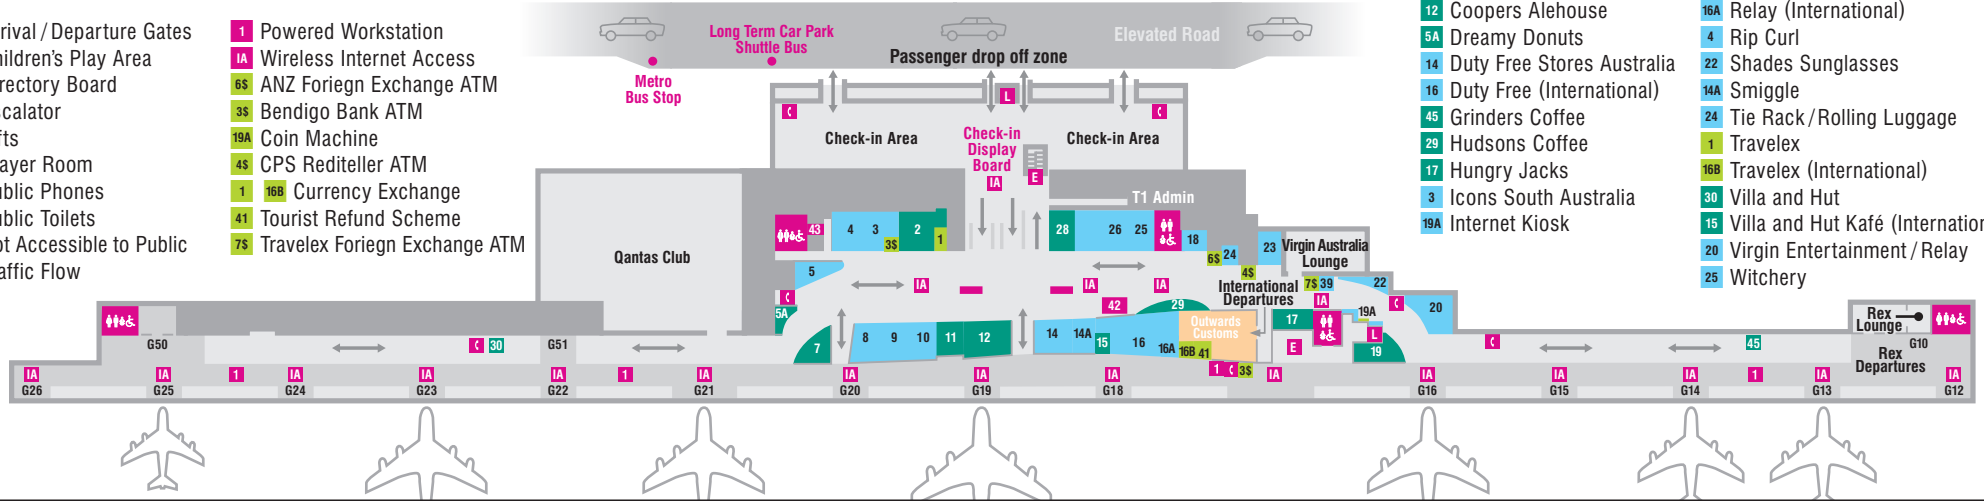

# T1 LEVEL 2

Services & Amenities Money Food & Beverage Shops

- Arrival / Departure Gates
- 42 Children's Play Area
- Directory Board
- E Escalator
- L Lifts
- 43 Prayer Room
- Public Phones
- Public Toilets
- Not Accessible to Public
- ↔ Traffic Flow

- 11 1862 Bar
- 14A Bijoux Ternier
- 7 Café Terra Rosa
- 39 Juicebox
- 23 Airport Pharmacy
- 2 Billie Chu
- 9 Carry On
- 5 News Link / Kaboom
- 10 Australian Way
- 18 Blue Illusion
- 19 Cibo Espresso
- 26 Purely Australian
- 28 Cocolat & Wicked Desserts
- 8 Purely Merino
- 12 Coopers Alehouse
- 16A Relay (International)
- 5A Dreamy Donuts
- 4 Rip Curl
- 14 Duty Free Stores Australia
- 22 Shades Sunglasses
- 16 Duty Free (International)
- 14A Smiggle
- 45 Grinders Coffee
- 24 Tie Rack/Rolling Luggage
- 29 Hudsons Coffee
- 17 Hungry Jacks
- 1 Smiggle
- 3 Icons South Australia
- 19A Internet Kiosk
- 1 Travelex
- 16B Travelex (International)
- 30 Villa and Hut
- 15 Villa and Hut Kafé (International)
- 20 Virgin Entertainment / Relay
- 25 Witchery

# T1 LEVEL 1

Arrival / Departure Gates Inwards Customs Lifts Public Toilets Wireless Internet Access Not Accessible to Public

↔ Traffic Flow

- 1 Duty Free Stores Australia
- 2 Singapore Airlines International Lounge

- 3-7 Car Rental
- 1 Hudsons Coffee
- 1A Hudsons Coffee Outdoor Area
- 2 Travelex
- Travellers Services