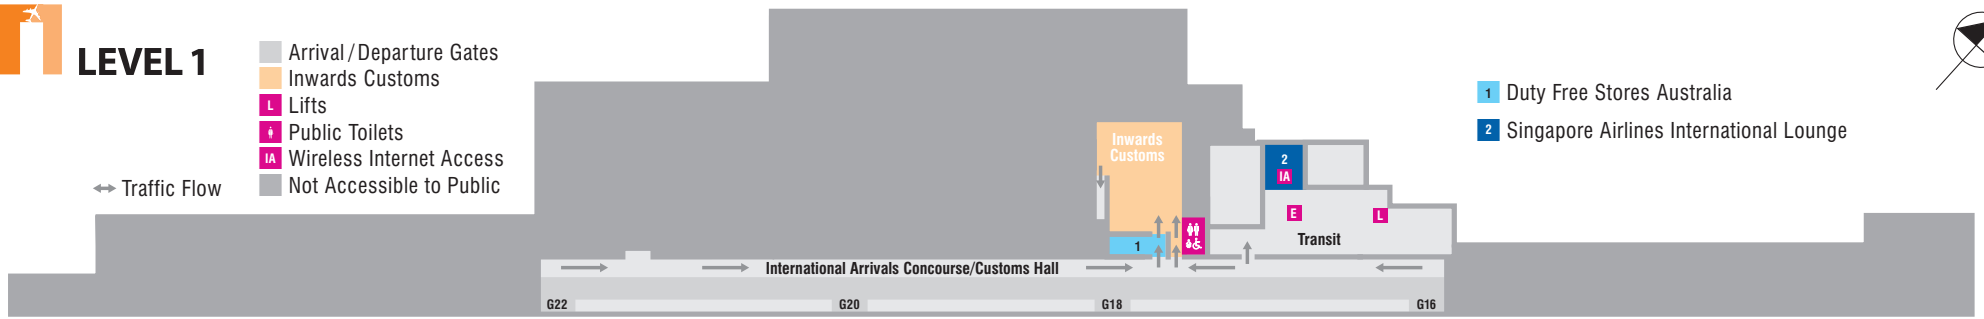

# T1 LEVEL 1

Arrival / Departure Gates Inwards Customs Lifts Public Toilets Wireless Internet Access Not Accessible to Public

↔ Traffic Flow

- 1 Duty Free Stores Australia
- 2 Singapore Airlines International Lounge