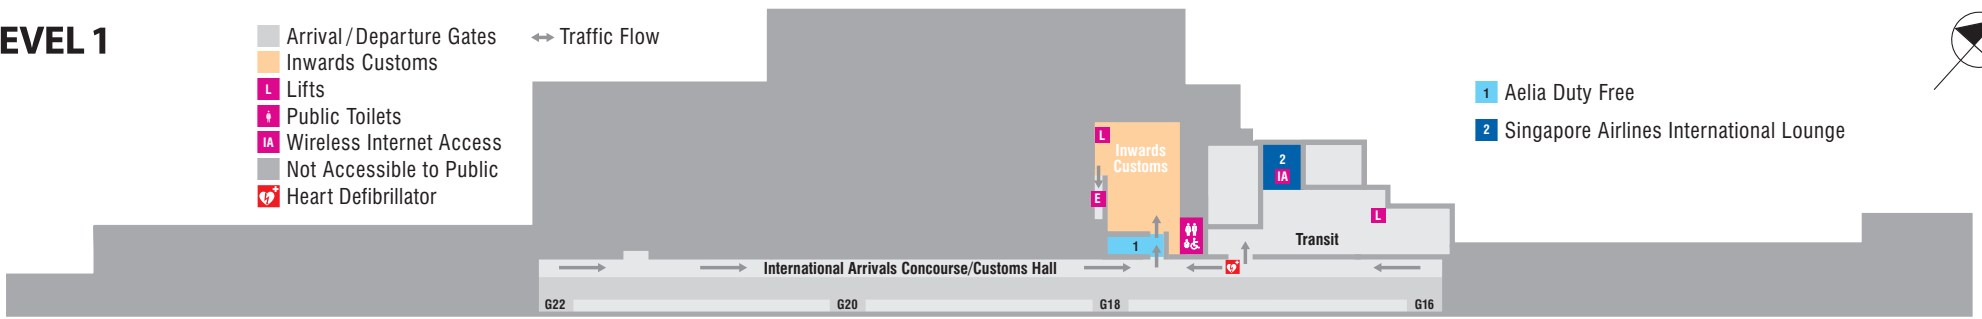

LEVEL 1

- Arrival / Departure Gates
- Inwards Customs
- L Lifts
- Public Toilets
- IA Wireless Internet Access
- Not Accessible to Public
- Heart Defibrillator

- 1 Aelia Duty Free
- 2 Singapore Airlines International Lounge