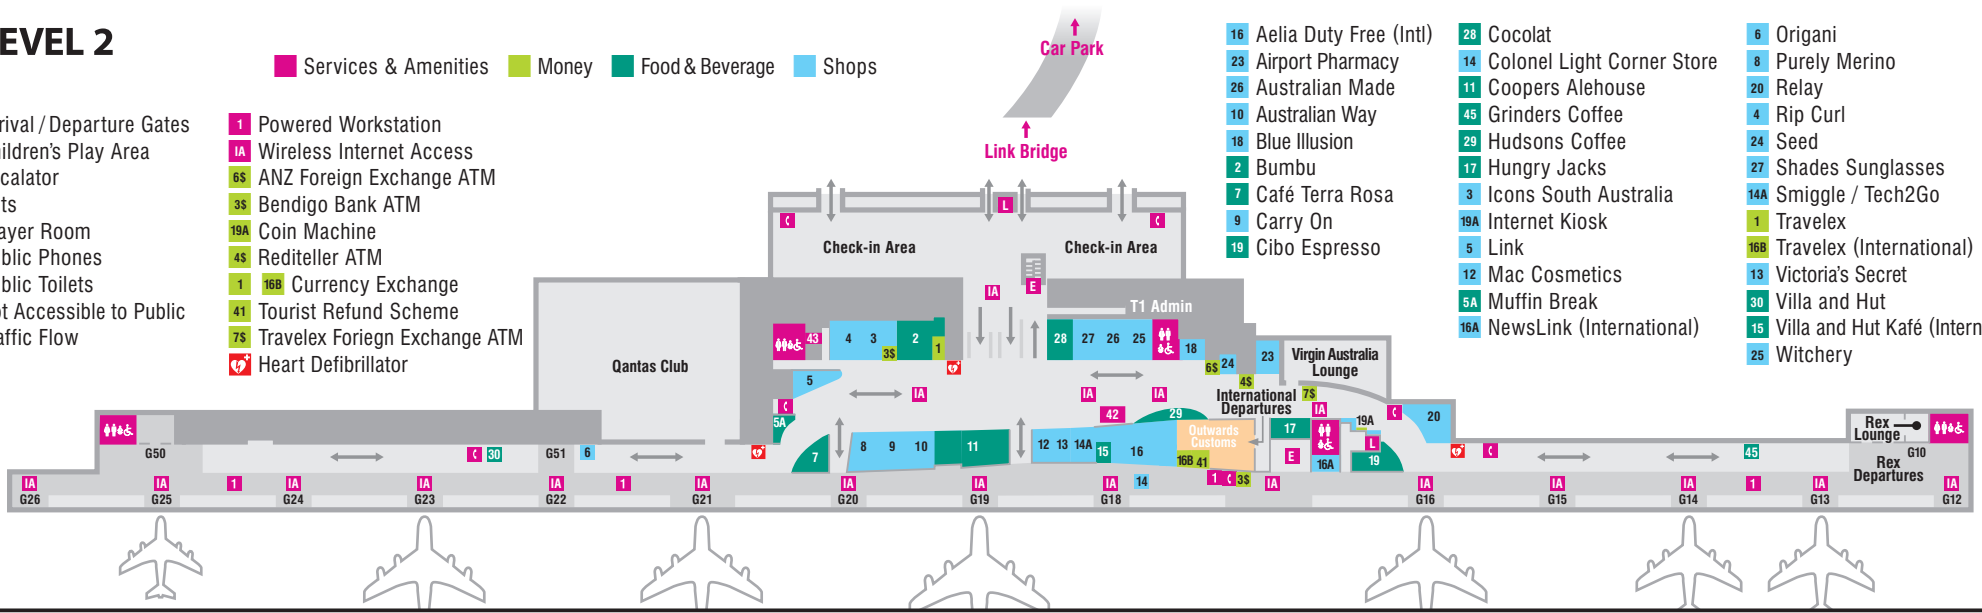

LEVEL 2

Services & Amenities Money Food & Beverage Shops

- Arrival / Departure Gates
- 42 Children's Play Area
- E Escalator
- L Lifts
- 43 Prayer Room
- Public Phones
- Public Toilets
- Not Accessible to Public
- Traffic Flow

- 16 Aelia Duty Free (Intl)
- 23 Airport Pharmacy
- 26 Australian Made
- 10 Australian Way
- 18 Blue Illusion
- 2 Bumbu
- 7 Café Terra Rosa
- 9 Carry On
- 19 Cibo Espresso
- 28 Cocolat
- 14 Colonel Light Corner Store
- 11 Coopers Alehouse
- 45 Grinders Coffee
- 29 Hudsons Coffee
- 17 Hungry Jacks
- 3 Icons South Australia
- 19A Internet Kiosk
- 5 Link
- 12 Mac Cosmetics
- 5A Muffin Break
- 16A NewsLink (International)
- 6 Origan
- 8 Purely Merino
- 20 Relay
- 4 Rip Curl
- 24 Seed
- 27 Shades Sunglasses
- 14A Smiggle / Tech2Go
- 1 Travellex
- 16B Travellex (International)
- 13 Victoria's Secret
- 30 Villa and Hut
- 15 Villa and Hut Kafé (International)
- 25 Witchery

LEVEL 1

- Arrival / Departure Gates
- Inwards Customs
- L Lifts
- Public Toilets
- IA Wireless Internet Access
- Not Accessible to Public
- Heart Defibrillator

- 1 Aelia Duty Free
- 2 Singapore Airlines International Lounge

- 5-10 Car Rental
- 1 Hudsons Coffee
- 3 Subway
- 2 Thomas Cooper Bar
- 4 Travellex
- 11 WHSmith Convenience Store