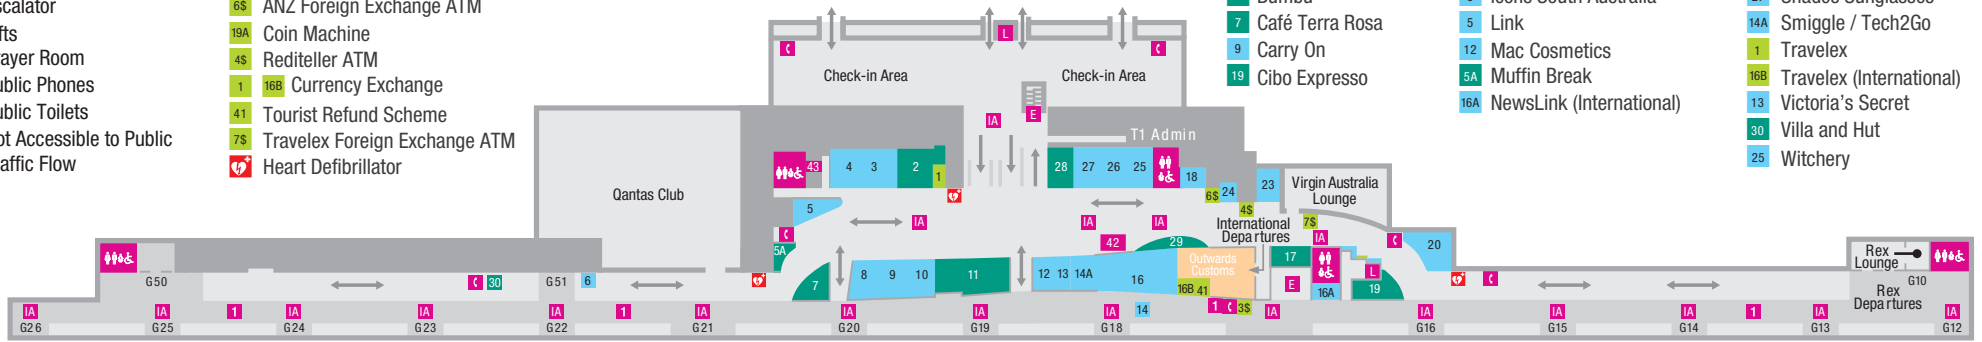

LEVEL 2

- Arrival/Departure Gates
- Children's Play Area
- E Escalator
- L Lifts
- 43 Prayer Room
- ☎ Public Phones
- ♿ Public Toilets
- Not Accessible to Public
- ↔ Traffic Flow

- 1 Powered Workstation
- IA Wireless Internet Access
- 6S ANZ Foreign Exchange ATM
- 19A Coin Machine
- 4S Rediteller ATM
- 1 16B Currency Exchange
- 41 Tourist Refund Scheme
- 7S Travelex Foreign Exchange ATM
- ♥ Heart Defibrillator

- Services & Amenities
- Money
- Food & Beverage
- Shops

- 16 Aelia Duty Free (Intl)
- 23 Airport Pharmacy
- 26 Australia Made
- 10 Australia Way
- 18 Blue Illusion
- 2 Bumbu
- 7 Café Terra Rosa
- 9 Carry On
- 19 Cibo Espresso
- 28 Cocolat
- 14 Colonel Light Corner Store
- 11 Coopers Alehouse
- 29 Hudsons Coffee
- 17 Hungry Jacks
- 3 Icons South Australia
- 5 Link
- 12 Mac Cosmetics
- 5A Muffin Break
- 16A NewsLink (International)
- 6 Origani
- 8 Purely Merino
- 20 Relay
- 4 Rip Curl
- 24 Seed
- 27 Shades Sunglasses
- 14A Smiggle / Tech2Go
- 1 Travelex
- 16B Travelex (International)
- 13 Victoria's Secret
- 30 Villa and Hut
- 25 Witchery

LEVEL 1

- Arrival / Departure Gates
- Inwards Customs
- L Lifts
- ♿ Public Toilets
- IA Wireless Internet Access
- Not Accessible to Public
- ♥ Heart Defibrillator

↔ Traffic Flow

- 1 Aelia Duty Free
- 2 Singapore Airlines International Lounge

- 5-10 Car Rental
- 1 Hudsons Coffee
- 3 Subway
- 2 Thomas Cooper Bar
- 4 Travelex
- 11 WHSmith Convenience Store