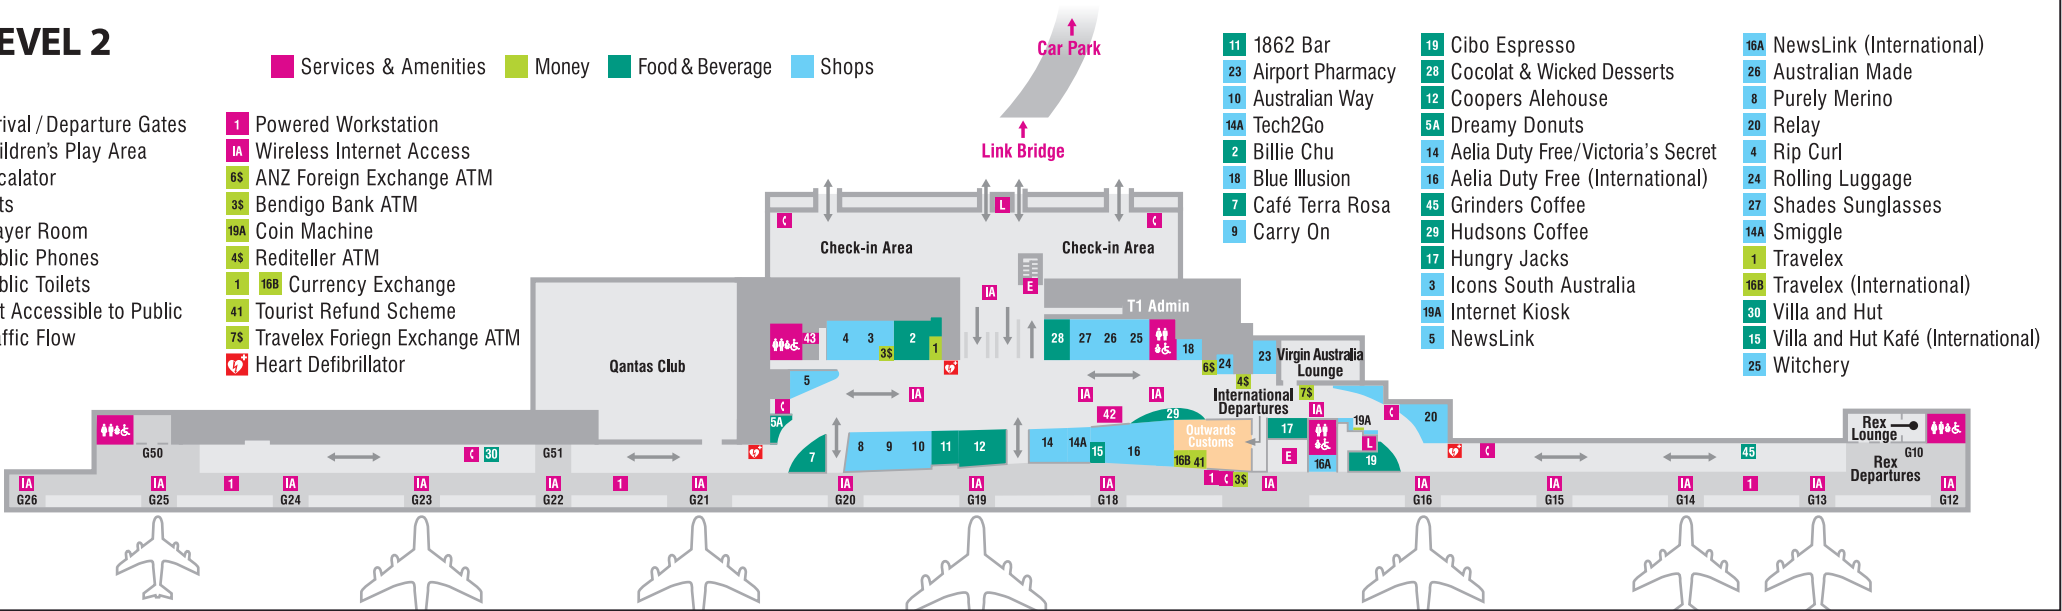

LEVEL 2

■ Services & Amenities
 ■ Money
 ■ Food & Beverage
 ■ Shops

- Arrival / Departure Gates
- 42 Children's Play Area
- E Escalator
- L Lifts
- 43 Prayer Room
- P Public Phones
- T Public Toilets
- Not Accessible to Public
- ↔ Traffic Flow

- 11 1862 Bar
- 23 Airport Pharmacy
- 10 Australian Way
- 14A Tech2Go
- 2 Billie Chu
- 18 Blue Illusion
- 7 Café Terra Rosa
- 9 Carry On
- 19 Cibo Espresso
- 28 Cocolat & Wicked Desserts
- 12 Coopers Alehouse
- 5A Dreamy Donuts
- 14 Aelia Duty Free/Victoria's Secret
- 16 Aelia Duty Free (International)
- 45 Grinders Coffee
- 29 Hudsons Coffee
- 17 Hungry Jacks
- 3 Icons South Australia
- 19A Internet Kiosk
- 5 NewsLink
- 16A NewsLink (International)
- 26 Australian Made
- 8 Purely Merino
- 20 Relay
- 4 Rip Curl
- 24 Rolling Luggage
- 27 Shades Sunglasses
- 14A Smiggle
- 1 Travellex
- 16B Travellex (International)
- 30 Villa and Hut
- 15 Villa and Hut Kafé (International)
- 25 Witchery

LEVEL 1

 Arrival / Departure Gates
 ↔ Traffic Flow
 Inwards Customs
 L Lifts
 T Public Toilets
 IA Wireless Internet Access
 Not Accessible to Public
 H Heart Defibrillator

- 1 Aelia Duty Free
- 2 Singapore Airlines International Lounge

- 5-10 Car Rental
- 1 Hudsons Coffee
- 3 Subway
- 2 Thomas Cooper Bar
- 4 Travellex
- 11 WHSmith Convenience Store