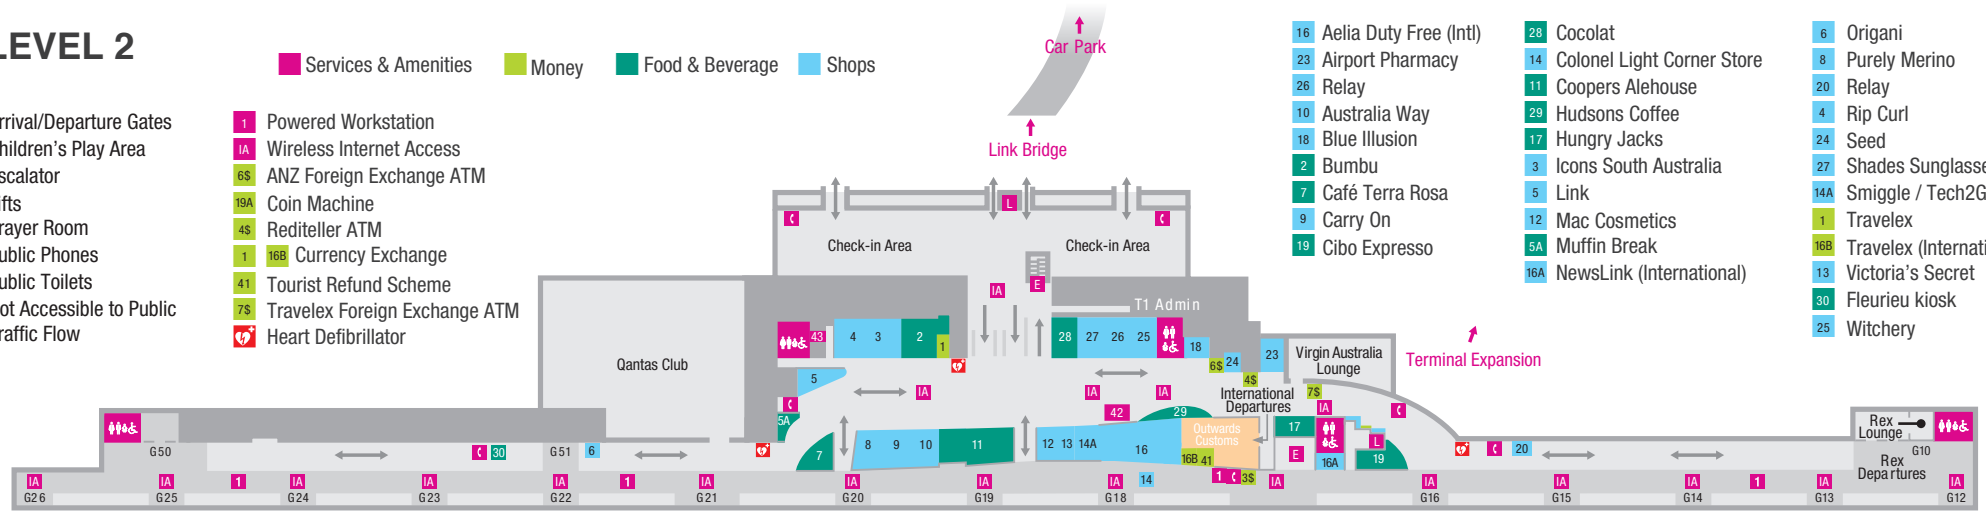

LEVEL 2

- Arrival/Departure Gates
- 42 Children's Play Area
- E Escalator
- L Lifts
- 43 Prayer Room
- ☎ Public Phones
- ♿ Public Toilets
- Not Accessible to Public
- ↔ Traffic Flow

- 1 Powered Workstation
- IA Wireless Internet Access
- 6S ANZ Foreign Exchange ATM
- 19A Coin Machine
- 4S Rediteller ATM
- 1 16B Currency Exchange
- 41 Tourist Refund Scheme
- 7S Travelex Foreign Exchange ATM
- ♥ Heart Defibrillator

- Services & Amenities
- Money
- Food & Beverage
- Shops

- 16 Aelia Duty Free (Intl)
- 23 Airport Pharmacy
- 26 Relay
- 10 Australia Way
- 18 Blue Illusion
- 2 Bumbu
- 7 Café Terra Rosa
- 9 Carry On
- 19 Cibo Espresso
- 28 Cocolat
- 14 Colonel Light Corner Store
- 11 Coopers Alehouse
- 29 Hudsons Coffee
- 17 Hungry Jacks
- 3 Icons South Australia
- 5 Link
- 12 Mac Cosmetics
- 5A Muffin Break
- 16A NewsLink (International)
- 6 Origani
- 8 Purely Merino
- 20 Relay
- 4 Rip Curl
- 24 Seed
- 27 Shades Sunglasses
- 14A Smiggle / Tech2Go
- 1 Travelex
- 16B Travelex (International)
- 13 Victoria's Secret
- 30 Fleurieu kiosk
- 25 Witchery

LEVEL 1

- Arrival / Departure Gates
- Inwards Customs
- L Lifts
- ♿ Public Toilets
- IA Wireless Internet Access
- Not Accessible to Public
- ♥ Heart Defibrillator

↔ Traffic Flow

- 1 Aelia Duty Free
- 2 Singapore Airlines International Lounge

- 5-10 Car Rental
- 1 Hudsons Coffee / Outdoor Area
- 3 Subway
- 4 Travelex
- 11 WHSmith Convenience Store