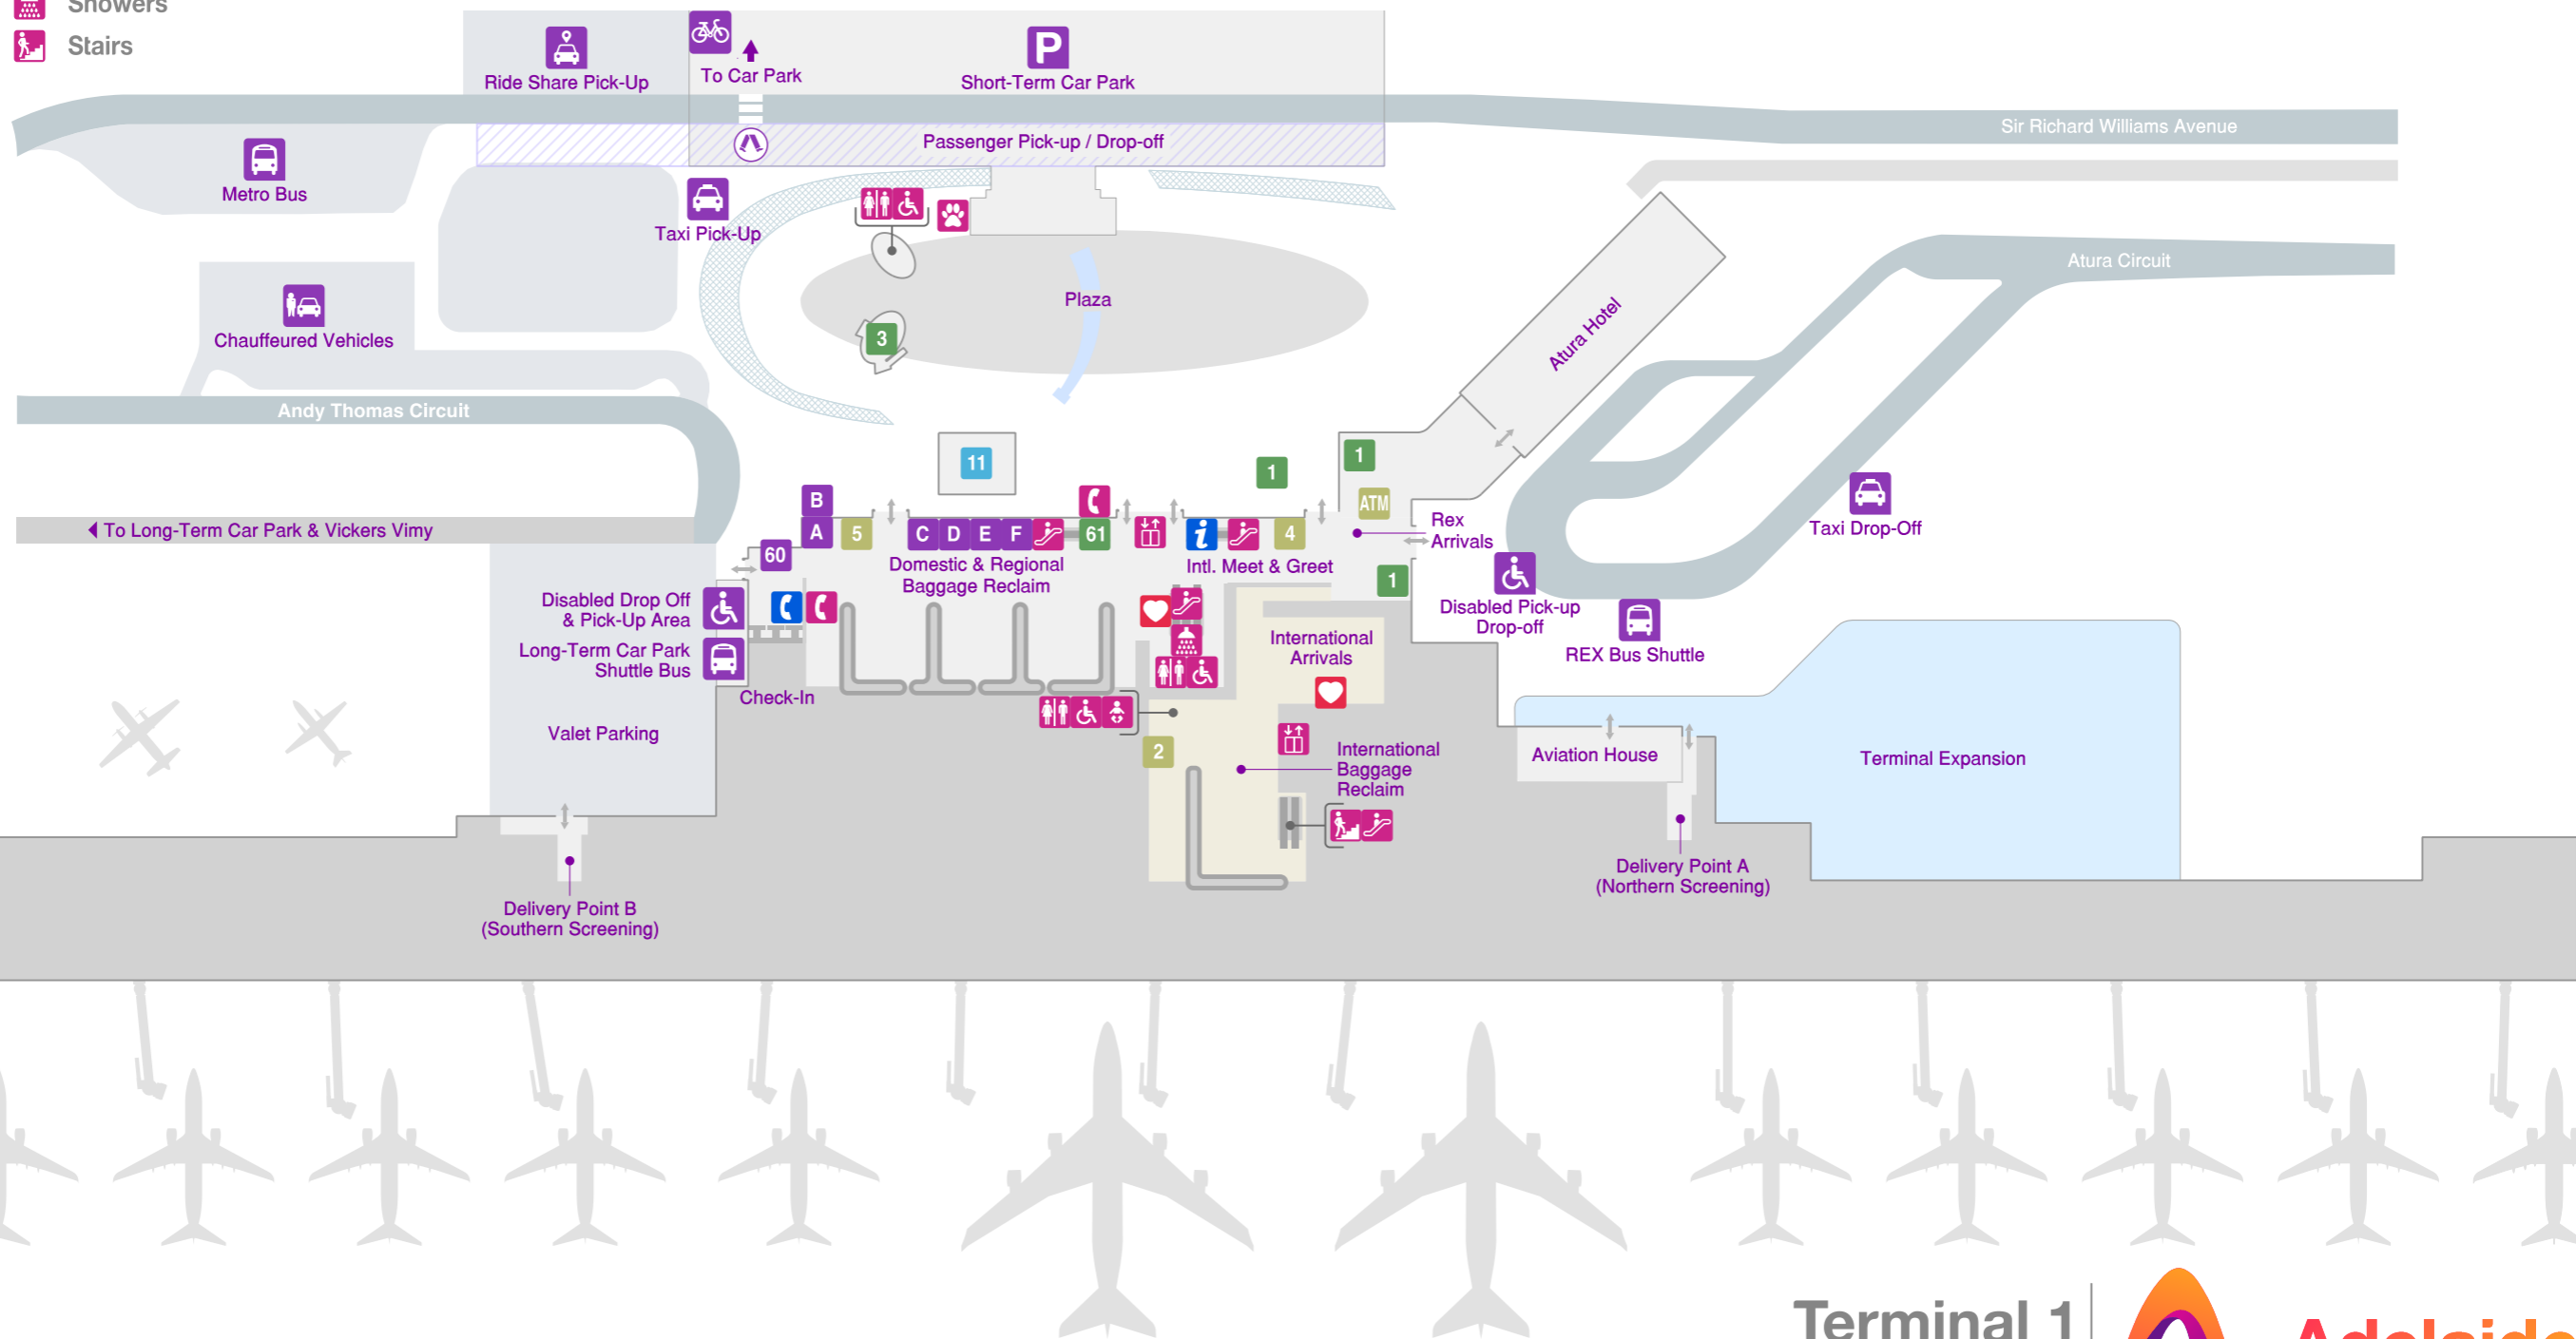

## Money

- 5** ANZ Bank ATM
- Rediteller ATM
- 4** Travelex
- 2** Travelex (International)

## Food + Beverage

- 1** Hudsons Coffee / Outdoor Area
- 61** Krispy Kreme
- 3** Subway

## Retail

- 11** WHSmith Convenience Store

## Other

- Heart Defibrillator

Terminal 1  
Ground Level