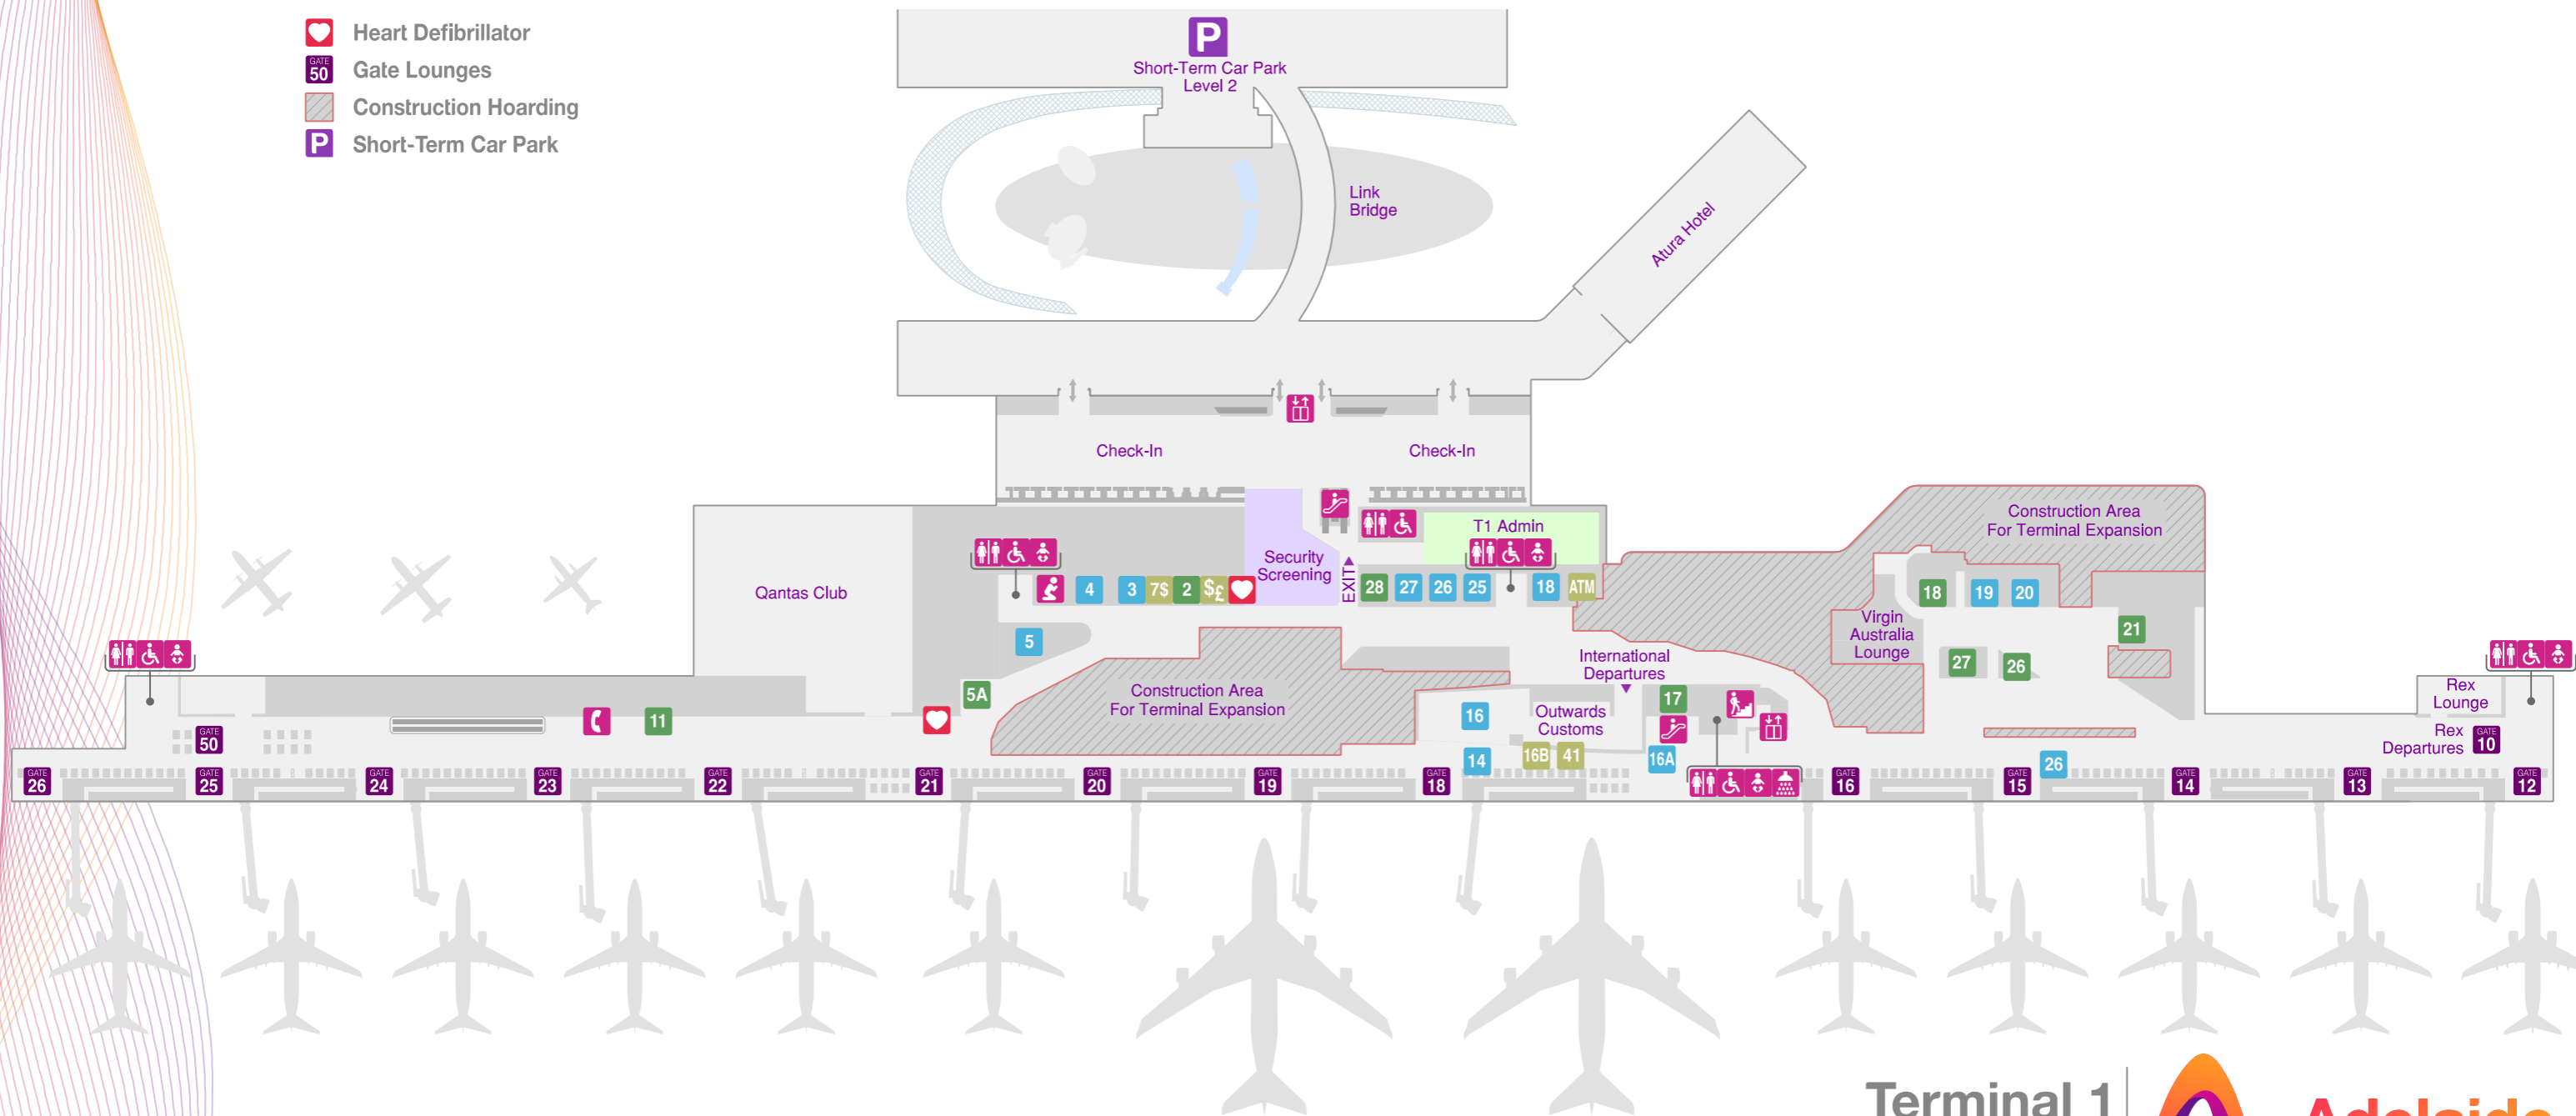

Money

-  Travalex Currency Exchange
-  Rediteller ATM
-  41 Tourist Refund Scheme
-  7S Travalex Foreign Exchange ATM
-  16B Travalex (International)

Food + Beverage

-  26 Boost
-  2 Cafe Terra Rosa
-  28 Cocolat
-  11 Coopers Alehouse Pop-up
-  17 Hungry Jacks
-  5A Muffin Break
-  21 Penfolds Wine Bar
-  18 Precinct Adelaide Kitchen
-  27 Soul Origin

Retail

-  16 Aelia Duty Free International
-  20 Airport Pharmacy
-  14 Colonel Light Corner Store
-  3 Icons South Australia
-  19 Lego Kaboom
-  5 News Link Adelaide
-  16A NewsLink (International)
-  26 Relay / Relay Pop-up
-  4 Rip Curl
-  18 Seed
-  27 Shades Sunglasses
-  25 Witchery

Terminal 1
Level 2