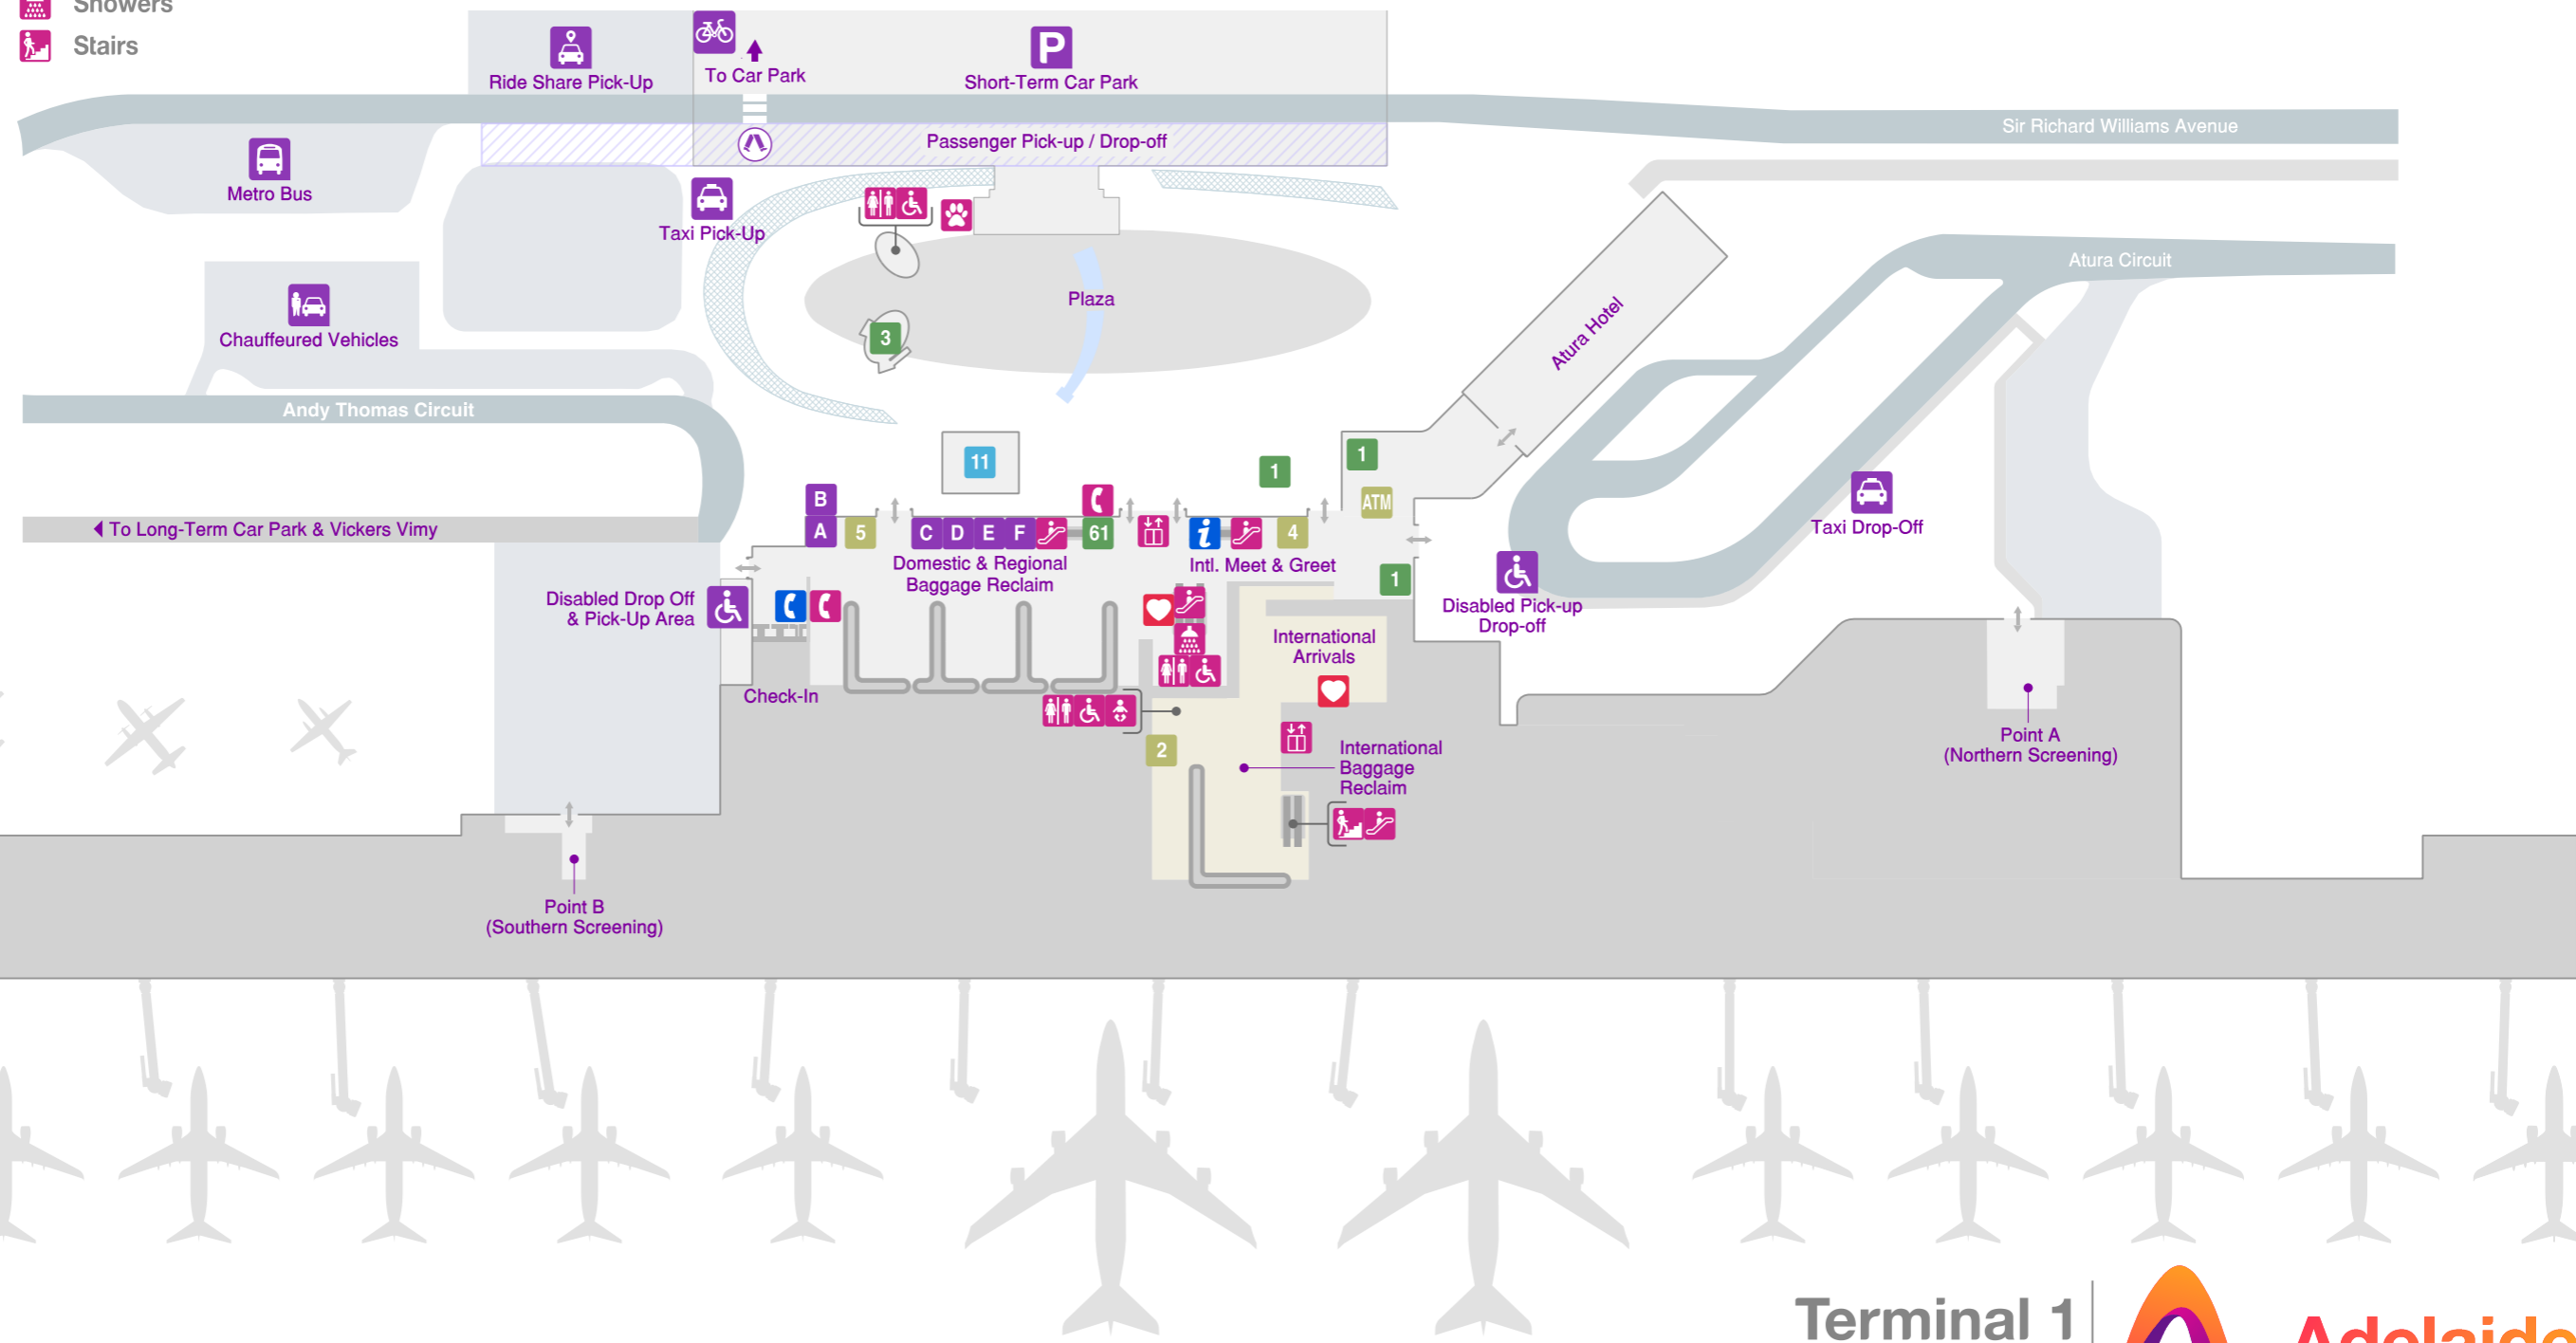

Services + Amenities

- Assistance Animal Relief Area
- Assistance Phone
- Disabled Toilets
- Escalators
- Information Booth
- Lifts
- Parent Rooms
- Public Phones
- Public Toilets
- Showers
- Stairs

Transport

- A** Thrifty
- B** Enterprise
- C** Avis
- D** Europcar
- E** Budget
- F** Hertz
- Bicycle Facility
- Chauffeured Vehicles
- Metro Bus
- Ride Share Pick-Up
- P** Short-Term Car Park
- Taxi Pick-Up / Drop-Off
- Disabled Pick-Up / Drop-Off

Money

- 5** ANZ Bank ATM
- \$** Rediteller ATM
- 4** Travelex
- 2** Travelex (International)

Food + Beverage

- 1** Hudsons Coffee / Outdoor Area
- 61** Krispy Kreme
- 3** Subway

Retail

- 11** WHSmith Convenience Store

Other

- Heart Defibrillator

To avoid disappointment, please contact retail store of interest for operating hours.

Terminal 1
Ground Level