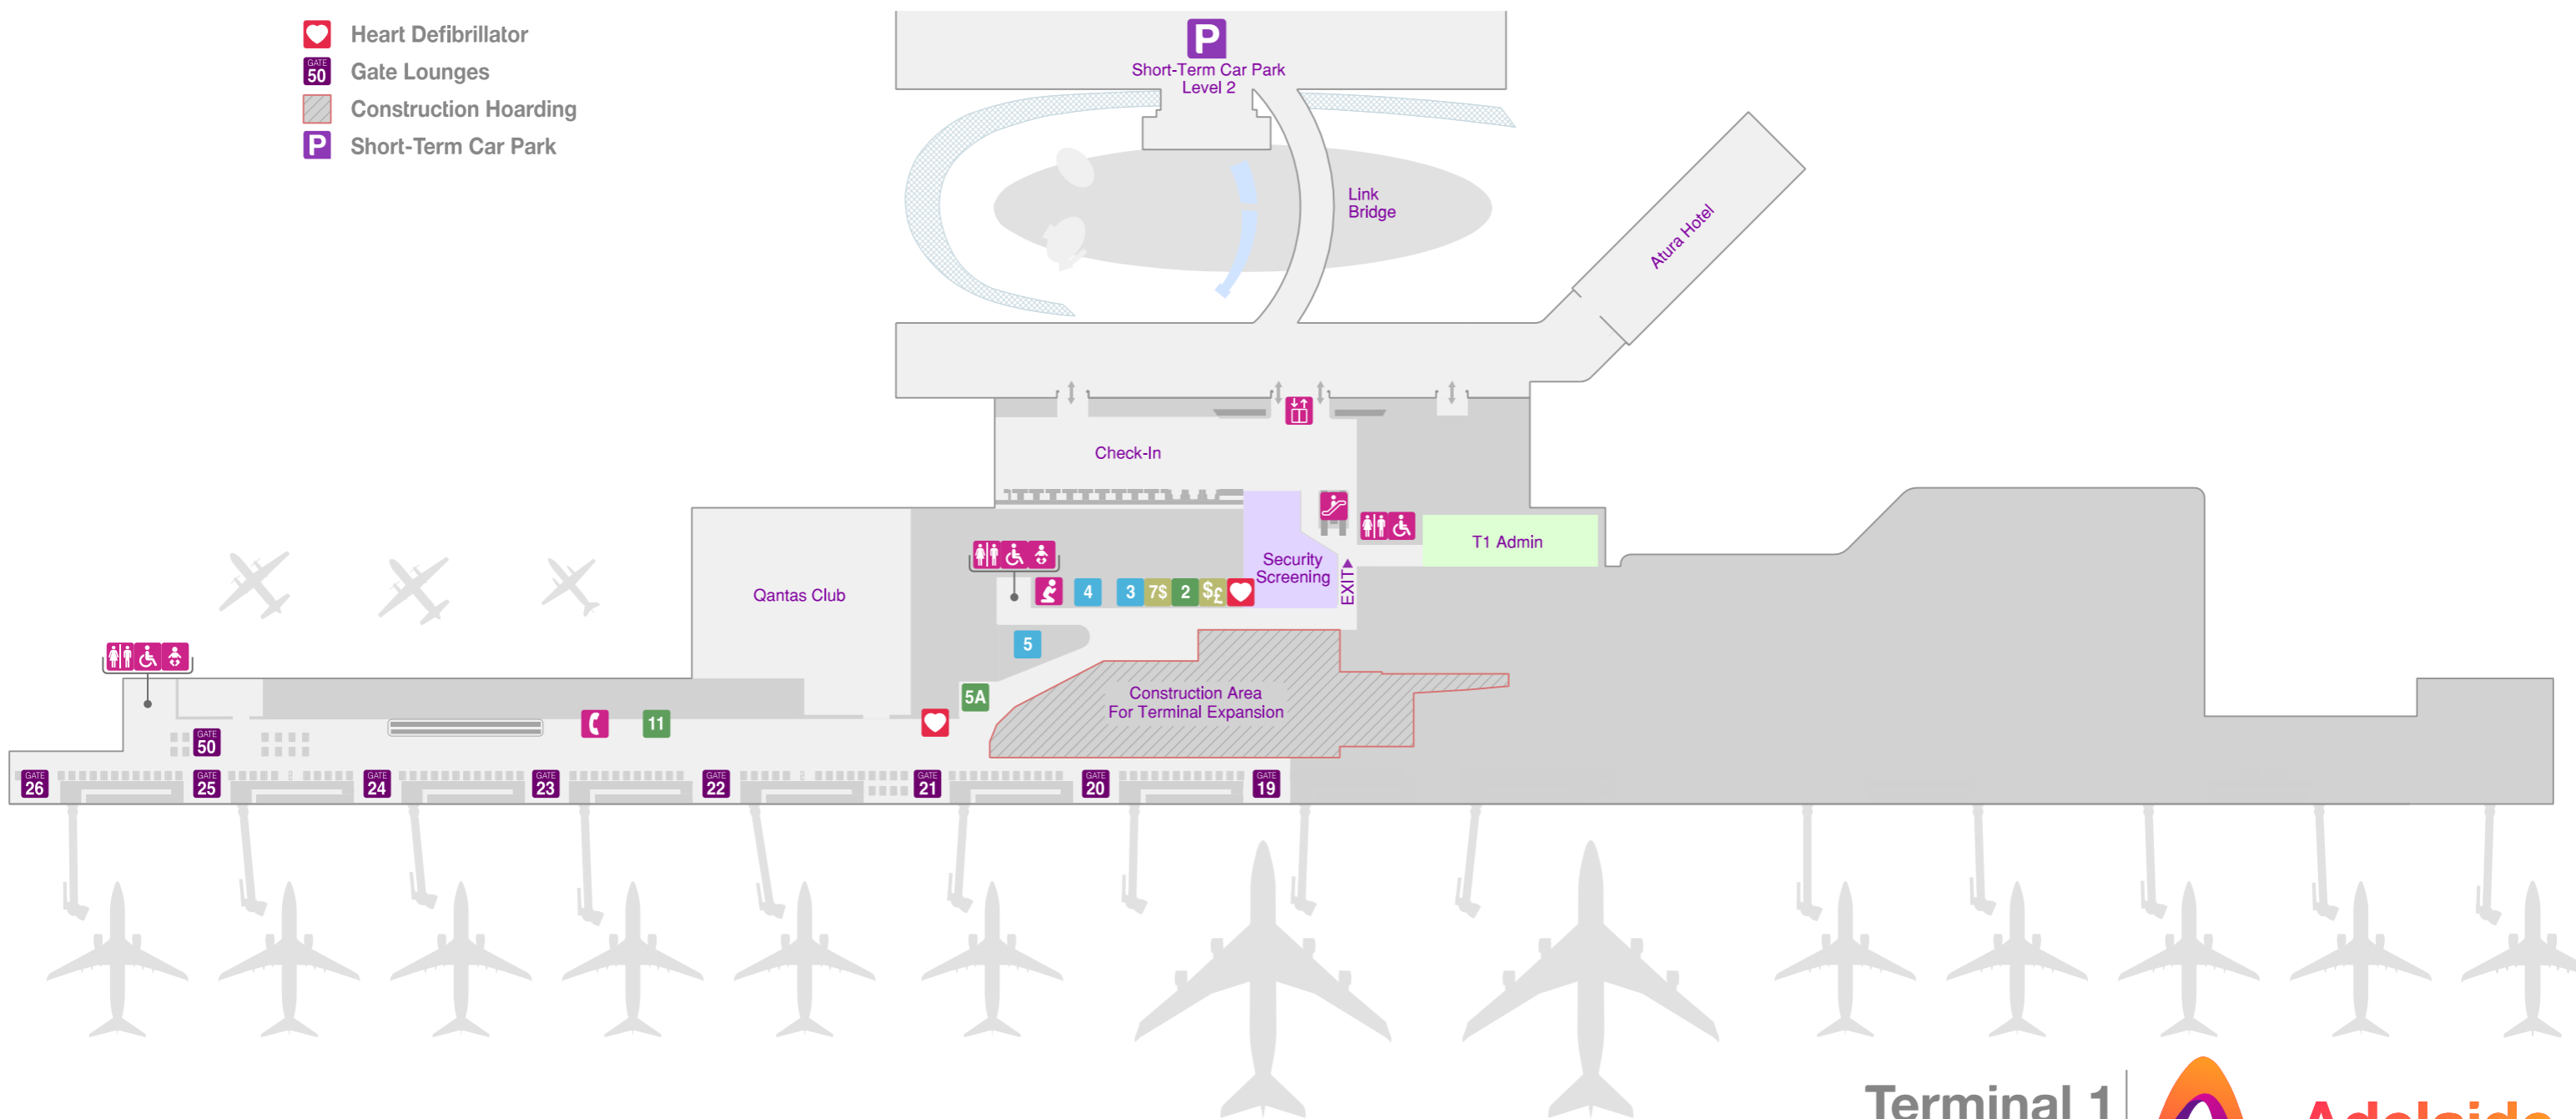

Services + Amenities

-  Disabled Toilets
-  Escalator
-  Lifts
-  Parent Rooms
-  Prayer Room
-  Public Phones
-  Public Toilets
-  Showers
-  Stairs

Money

-  Travelex Currency Exchange
-  Travelex Foreign Exchange ATM

Food + Beverage

To avoid disappointment, please contact retail store of interest for operating hours.

-  Cafe Terra Rosa
-  Coopers Alehouse Pop-up
-  Muffin Break

Retail

-  Icons South Australia
-  Rip Curl
-  News Link Adelaide

Other

-  Heart Defibrillator
-  Gate Lounges
-  Construction Hoarding
-  Short-Term Car Park

Terminal 1
Level 2