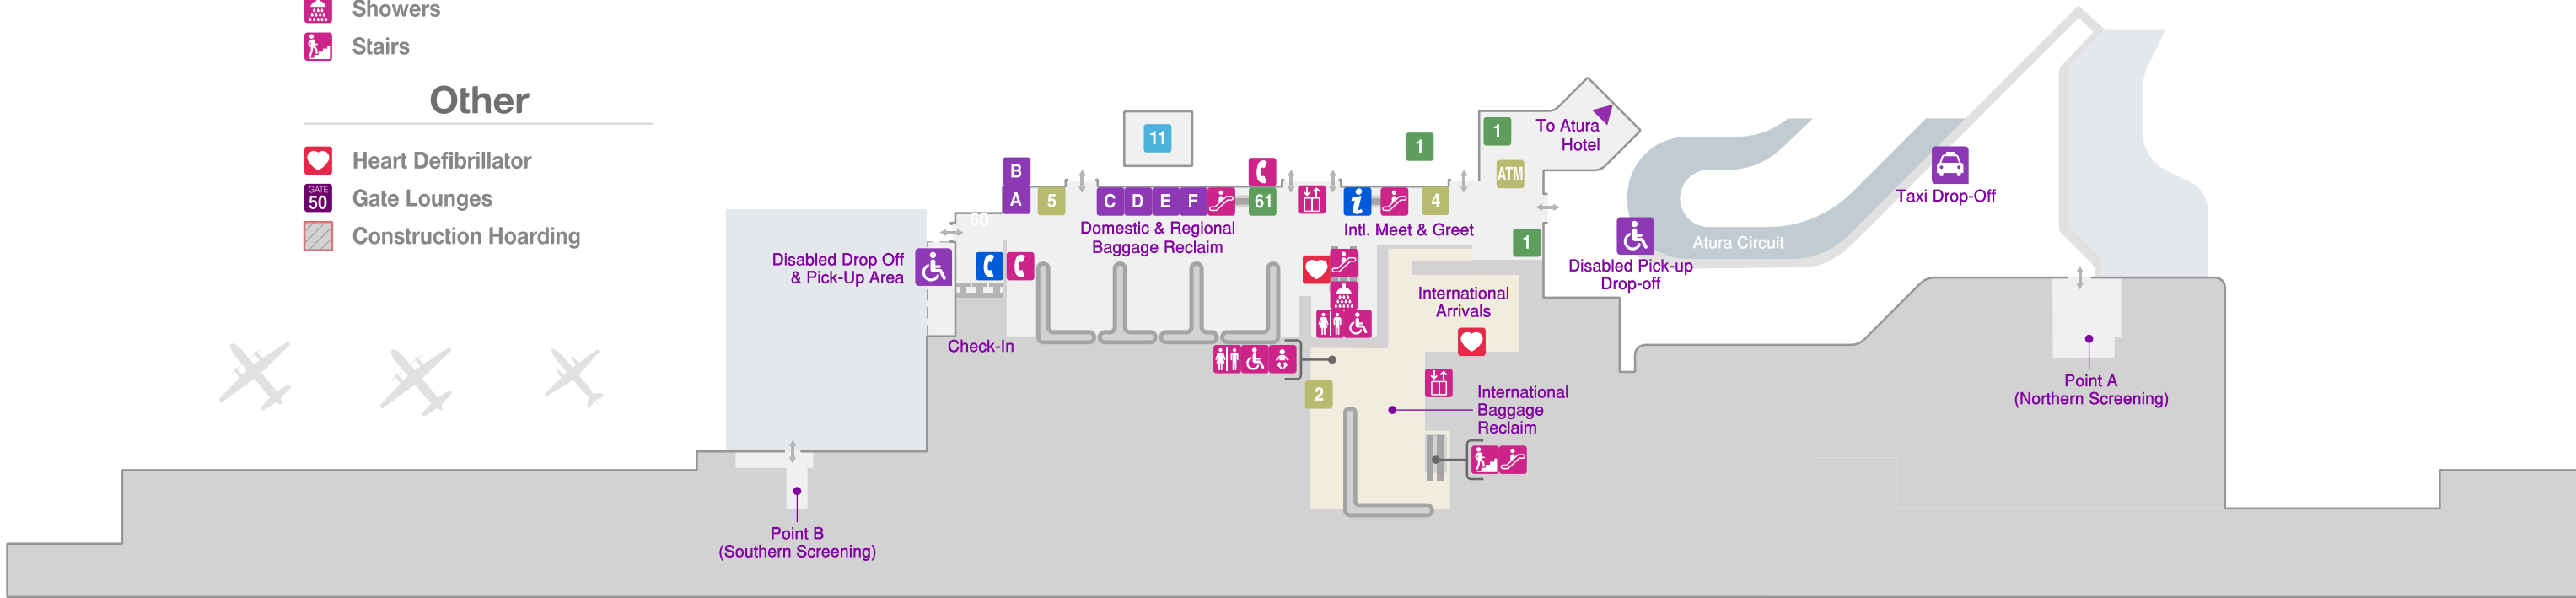

Ground Level

Services + Amenities

- Assistance Phone
- Disabled Toilets
- Escalator
- Information Booth
- Lifts
- Prayer Room
- Parent Rooms
- Public Phones
- Public Toilets
- Showers
- Stairs

Other

- Heart Defibrillator
- Gate Lounges
- Construction Hoarding

Transport

- A** Thrifty
- B** Enterprise
- C** Avis
- D** Europcar
- E** Budget
- F** Hertz
- Disabled Pick-Up / Drop-Off
- Bus
- Taxi Drop Off

Money

- 5** ANZ Bank ATM
- Travelex Currency Exchange
- ATM** Rediteller ATM
- 41** Tourist Refund Scheme
- 7\$** Travelex Foreign Exchange ATM
- 2** Travelex (International - Level 0)
- 16B** Travelex (International - Level 2)

Retail

- 3** Icons South Australia
- 5** News Link Adelaide
- 4** Rip Curl
- 11** WHSmith Convenience Store

Level 2

Terminal 1
Ground Level / Level 2