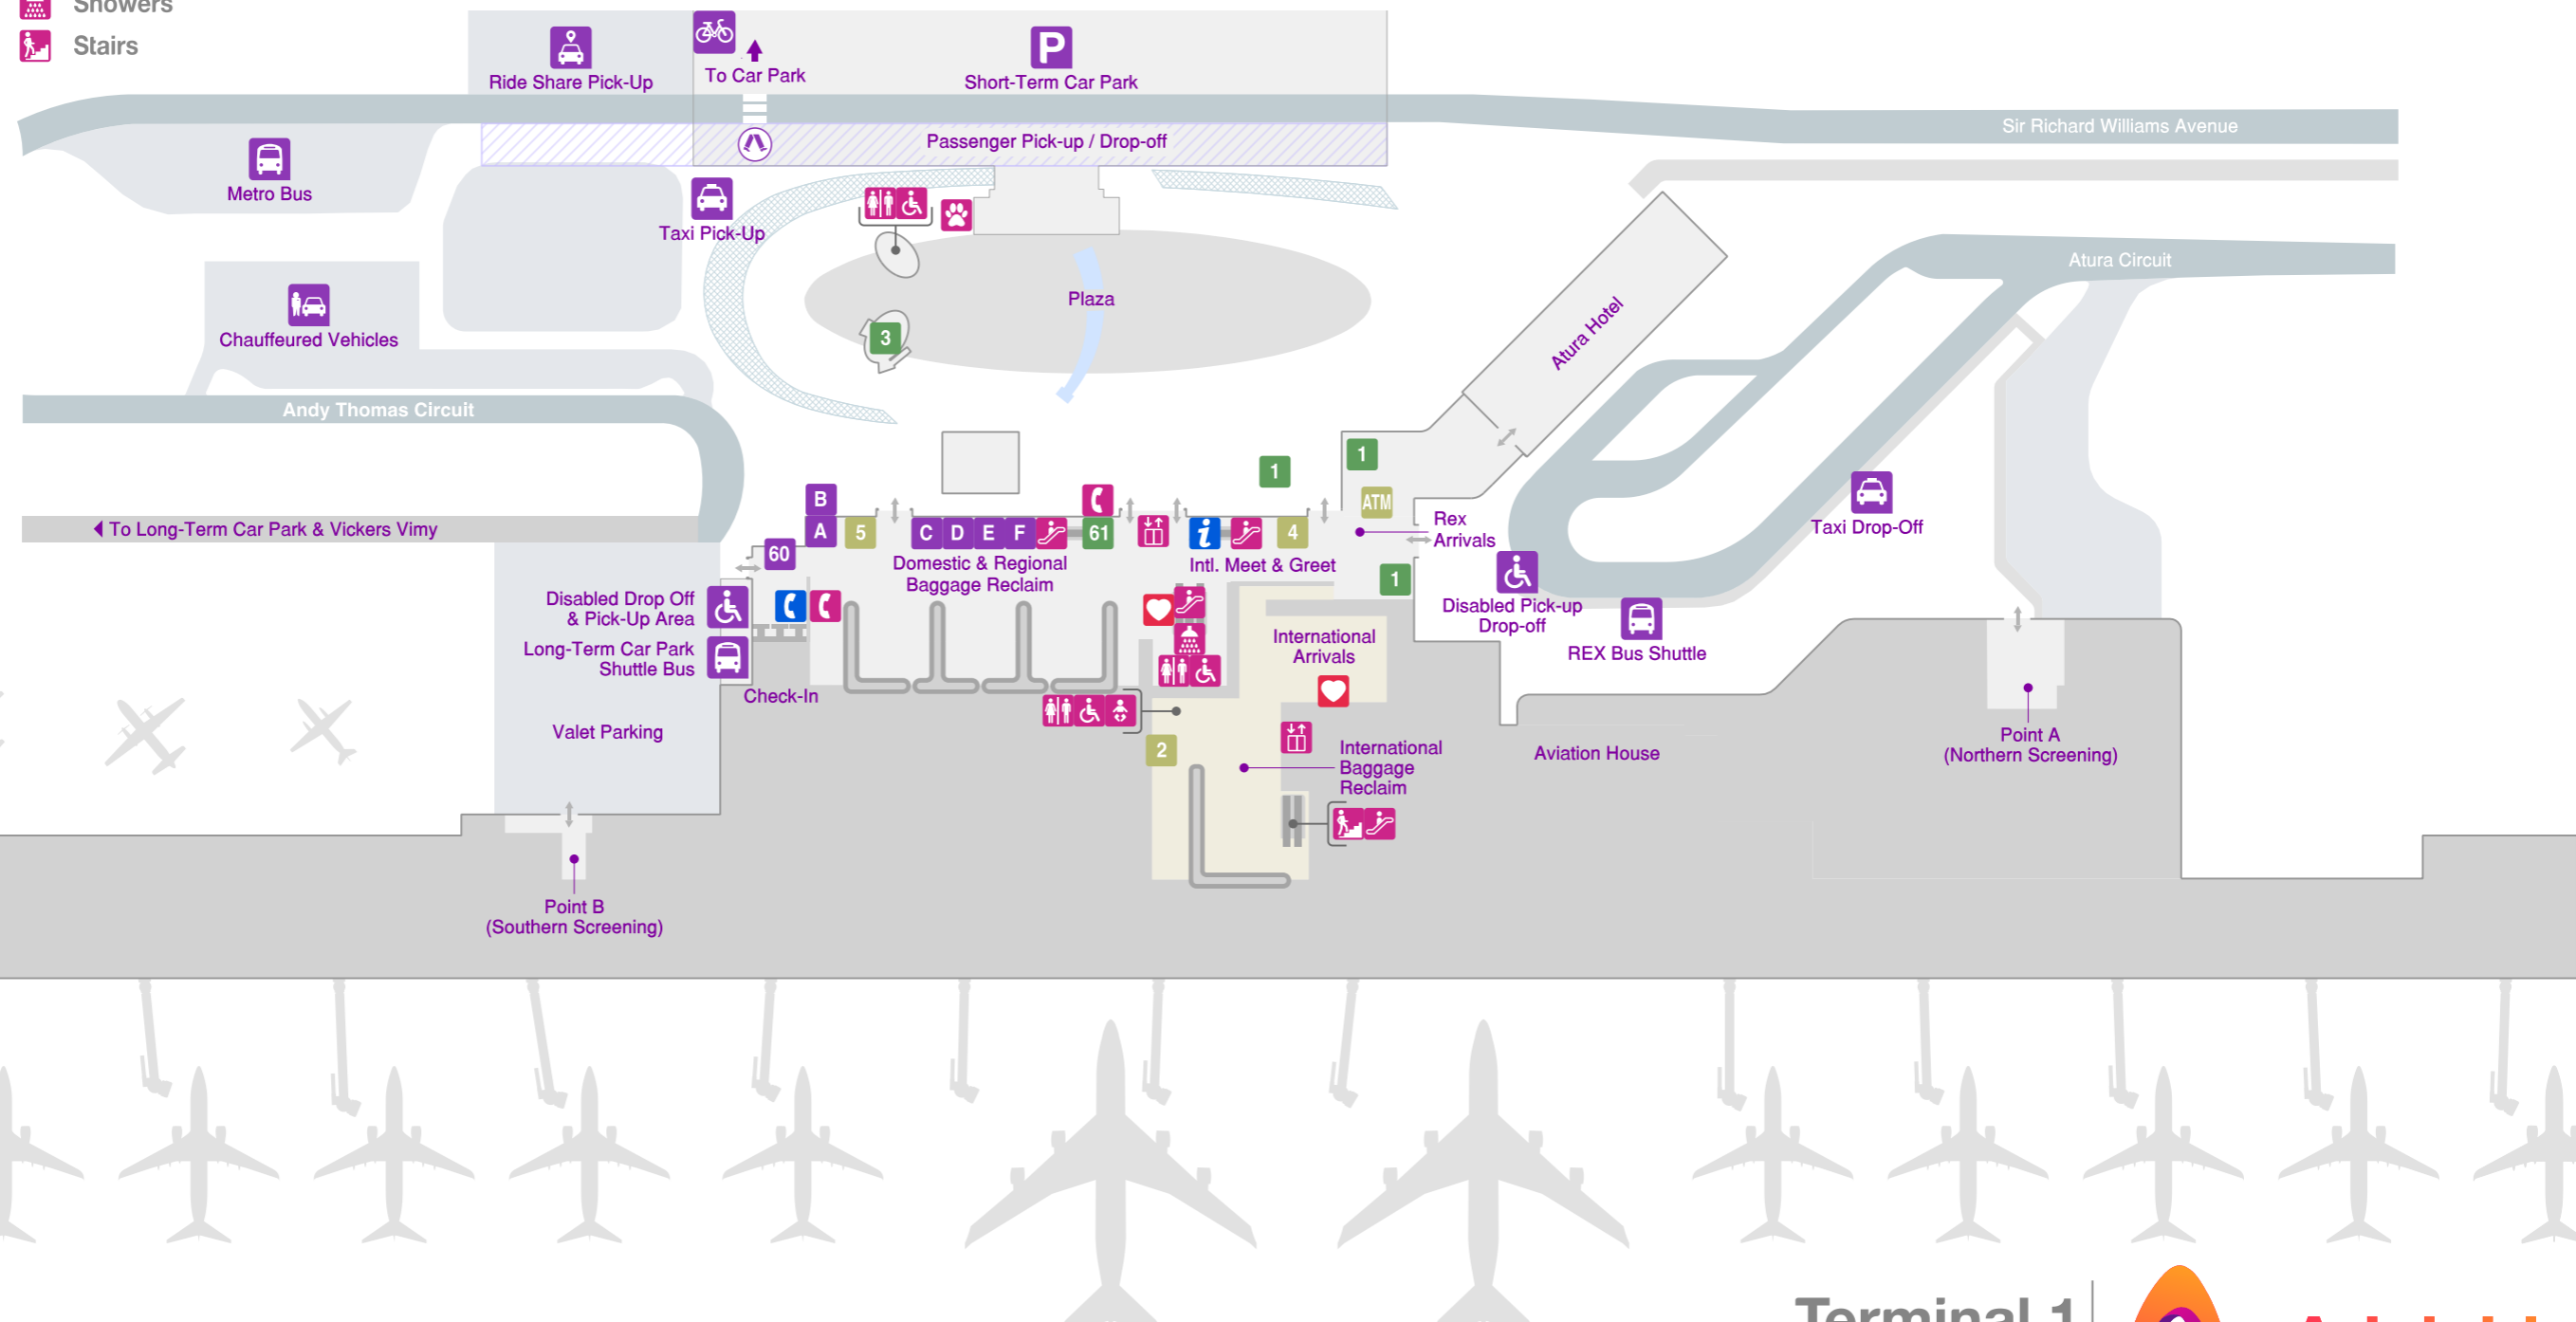

## Transport

- A** Thrifty
- B** Enterprise
- C** Avis
- D** Europcar
- E** Budget
- F** Hertz
- Bicycle Facility
- Chauffeured Vehicles
- Metro Bus
- Ride Share Pick-Up
- Short-Term Car Park
- Taxi Pick-Up / Drop-Off
- Disabled Pick-Up / Drop-Off
- Valet Parking

## Money

- 5** ANZ Bank ATM
- ATM** Rediteller ATM
- 4** Travelex
- 2** Travelex (International)

## Food + Beverage

- 1** Hudsons Coffee / Outdoor Area
- 61** Krispy Kreme
- 3** Subway

## Other

- Heart Defibrillator

Terminal 1  
Ground Level