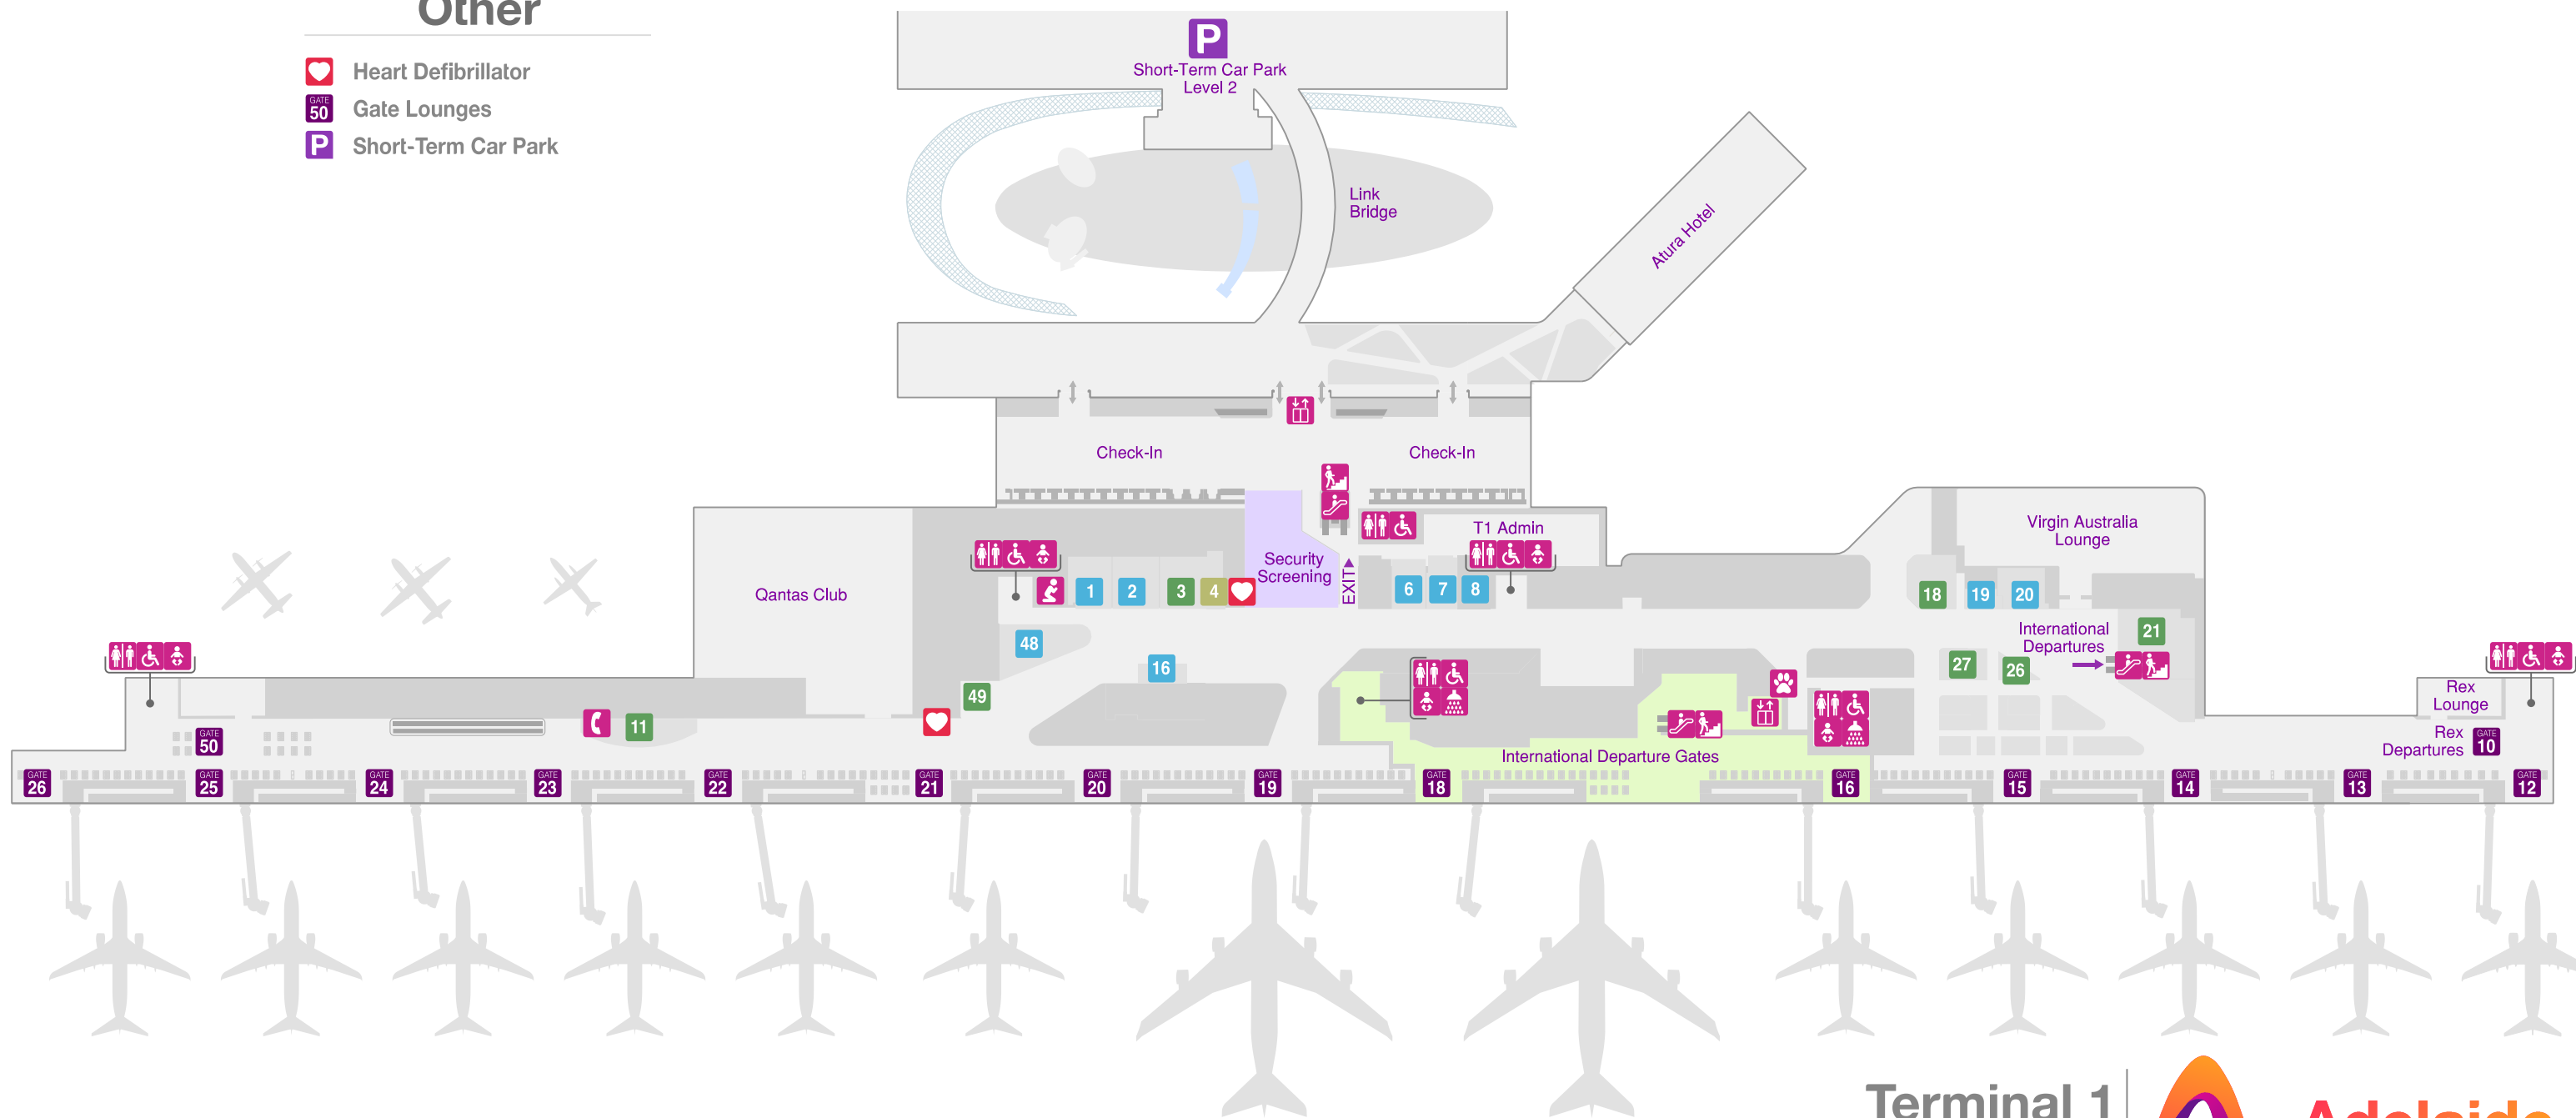

## Services + Amenities

-  Assistance Animal Relief Area
-  Disabled Toilets
-  Escalator
-  Lifts
-  Parent Rooms
-  Prayer Room
-  Public Phones
-  Public Toilets
-  Showers
-  Stairs

## Money

-  4 Travellex Currency Exchange / ATM

## Food + Beverage

-  26 Boost Juice
-  3 Cafe Terra Rosa
-  11 Coopers Alehouse Pop-up
-  49 Muffin Break
-  21 Penfolds Wine Bar and Kitchen
-  18 Precinct Adelaide Kitchen
-  27 Soul Origin

## Retail

-  16 Aelia Duty-Paid Pop-Up
-  20 Airport Pharmacy
-  2 Icons South Australia
-  19 Lego Kaboom
-  48 News Link Adelaide
-  6 Relay
-  1 Rip Curl
-  7 Shades
-  8 Witchery

Terminal 1  
Level 2