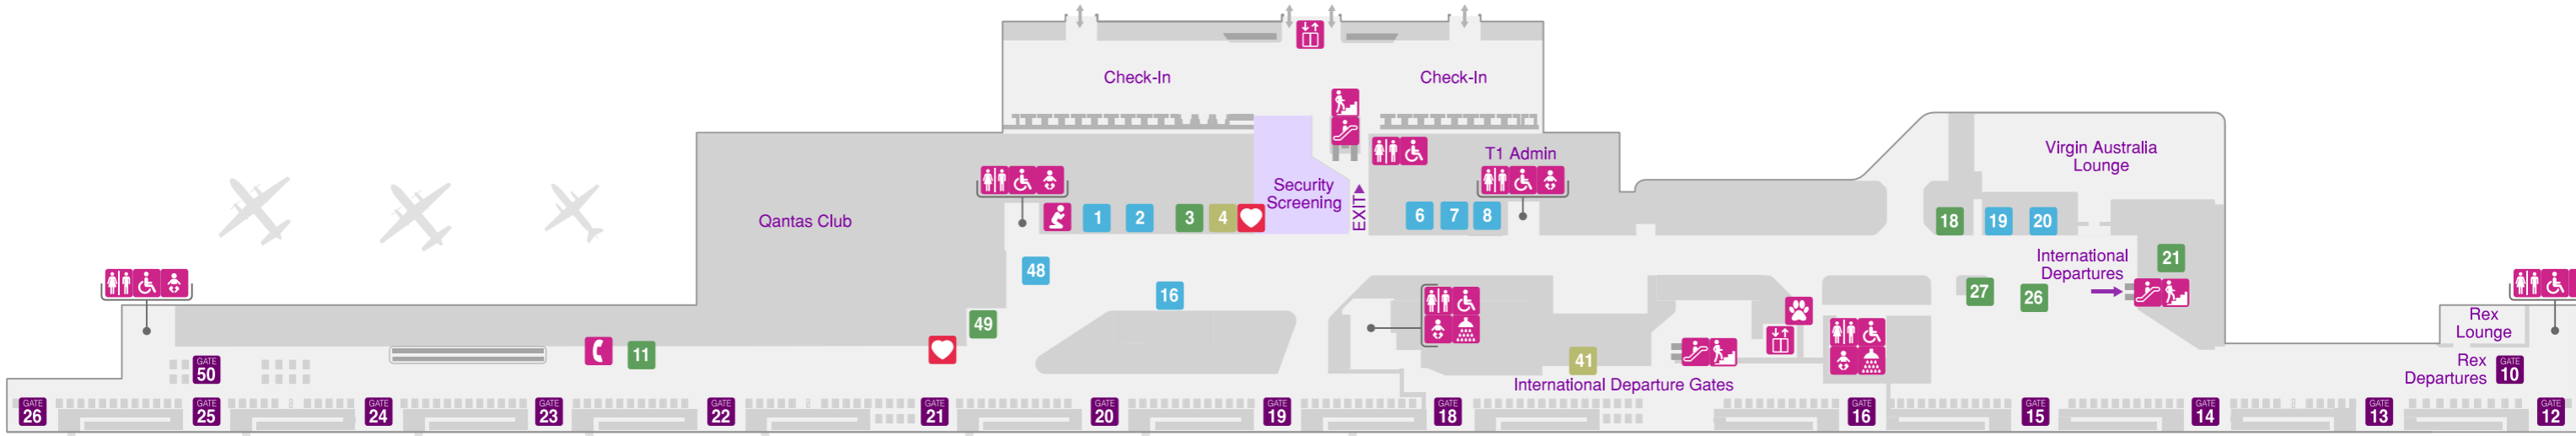

## Money

- ANZ Bank ATM
- Rediteller ATM
- Travelex Currency Exchange
- Travelex (International - Level 0)

## Food + Beverage

- Boost Juice
- Cafe Terra Rosa
- Coopers Alehouse Pop-up
- Hudsons Coffee / Outdoor Area
- Krispy Kreme
- Muffin Break
- Penfolds Wine Bar and Kitchen
- Precinct Adelaide Kitchen
- Soul Origin

## Retail

- Aelia Duty-Paid Pop-Up
- Airport Pharmacy
- Icons South Australia
- Lego Kaboom
- News Link Adelaide
- Relay
- Rip Curl
- Shades
- Witchery

Information is correct as at 18 December 2020 and is subject to change without notice | Dwg. 2163004 | v1.6