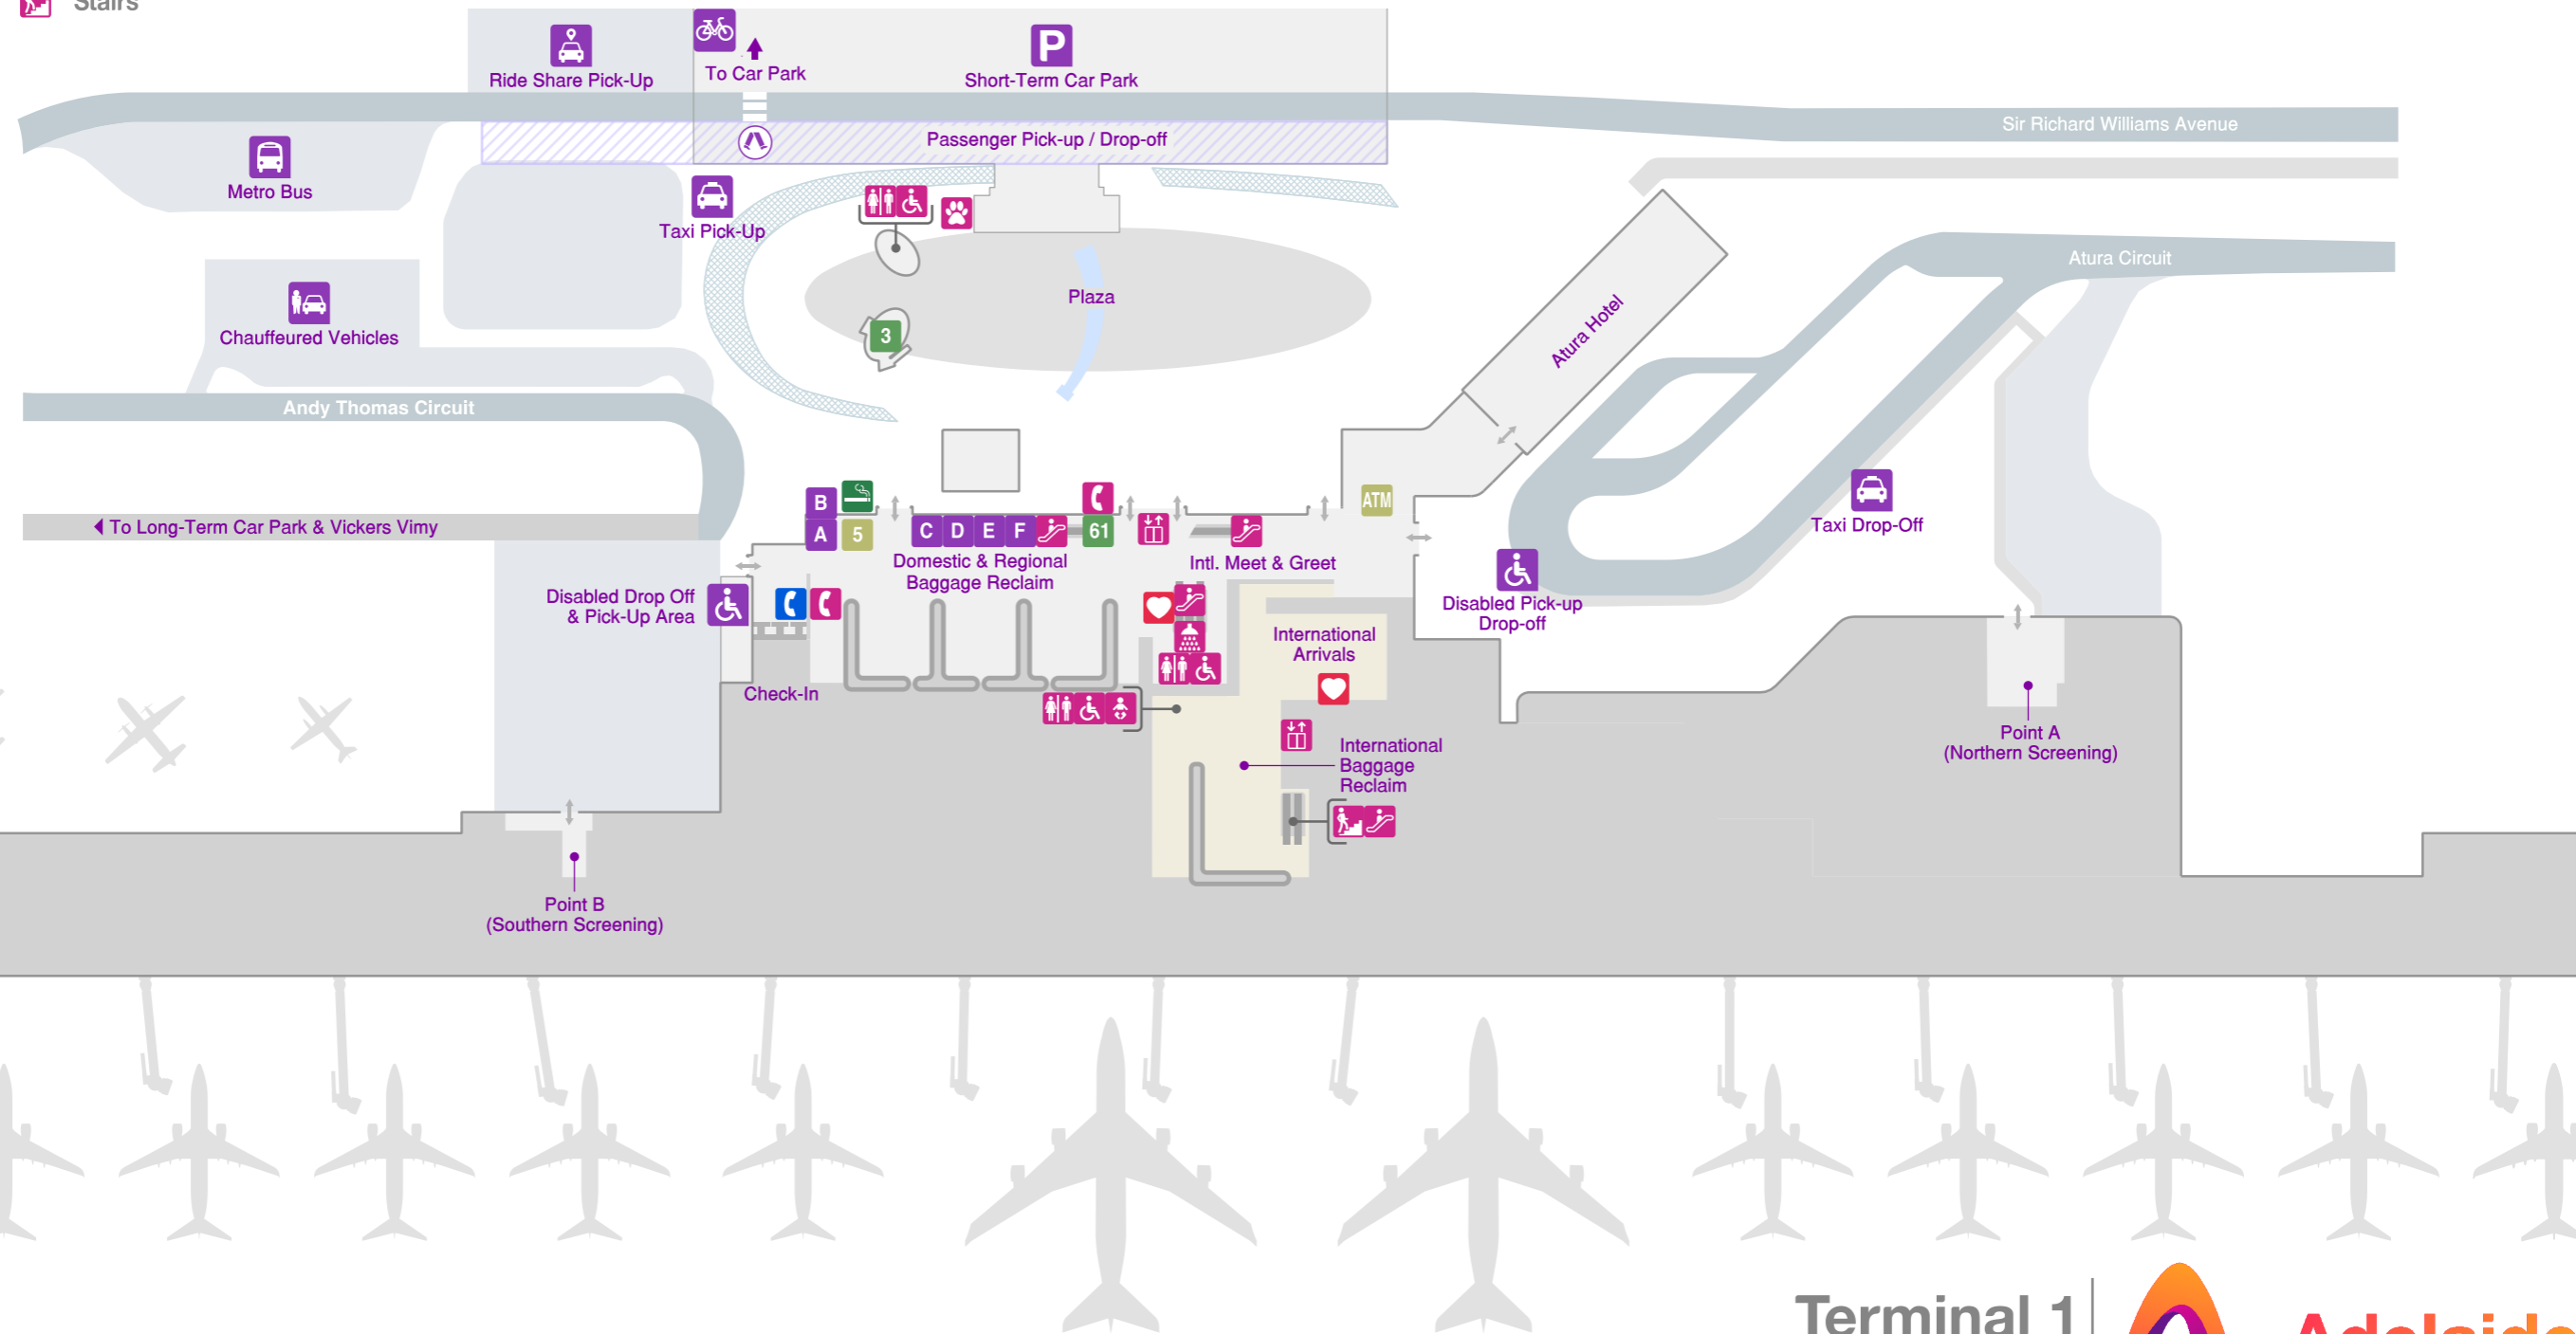

## Services + Amenities

- Assistance Animal Relief Area
- Assistance Phone
- Disabled Toilets
- Escalators
- Lifts
- Parent Rooms
- Public Phones
- Public Toilets
- Showers
- Stairs

## Money

- 5** ANZ Bank ATM
- ATM** Rediteller ATM

## Food + Beverage

- 61** Krispy Kreme
- 3** Subway

## Other

- Heart Defibrillator
- Smoking Area

Terminal 1  
Ground Level