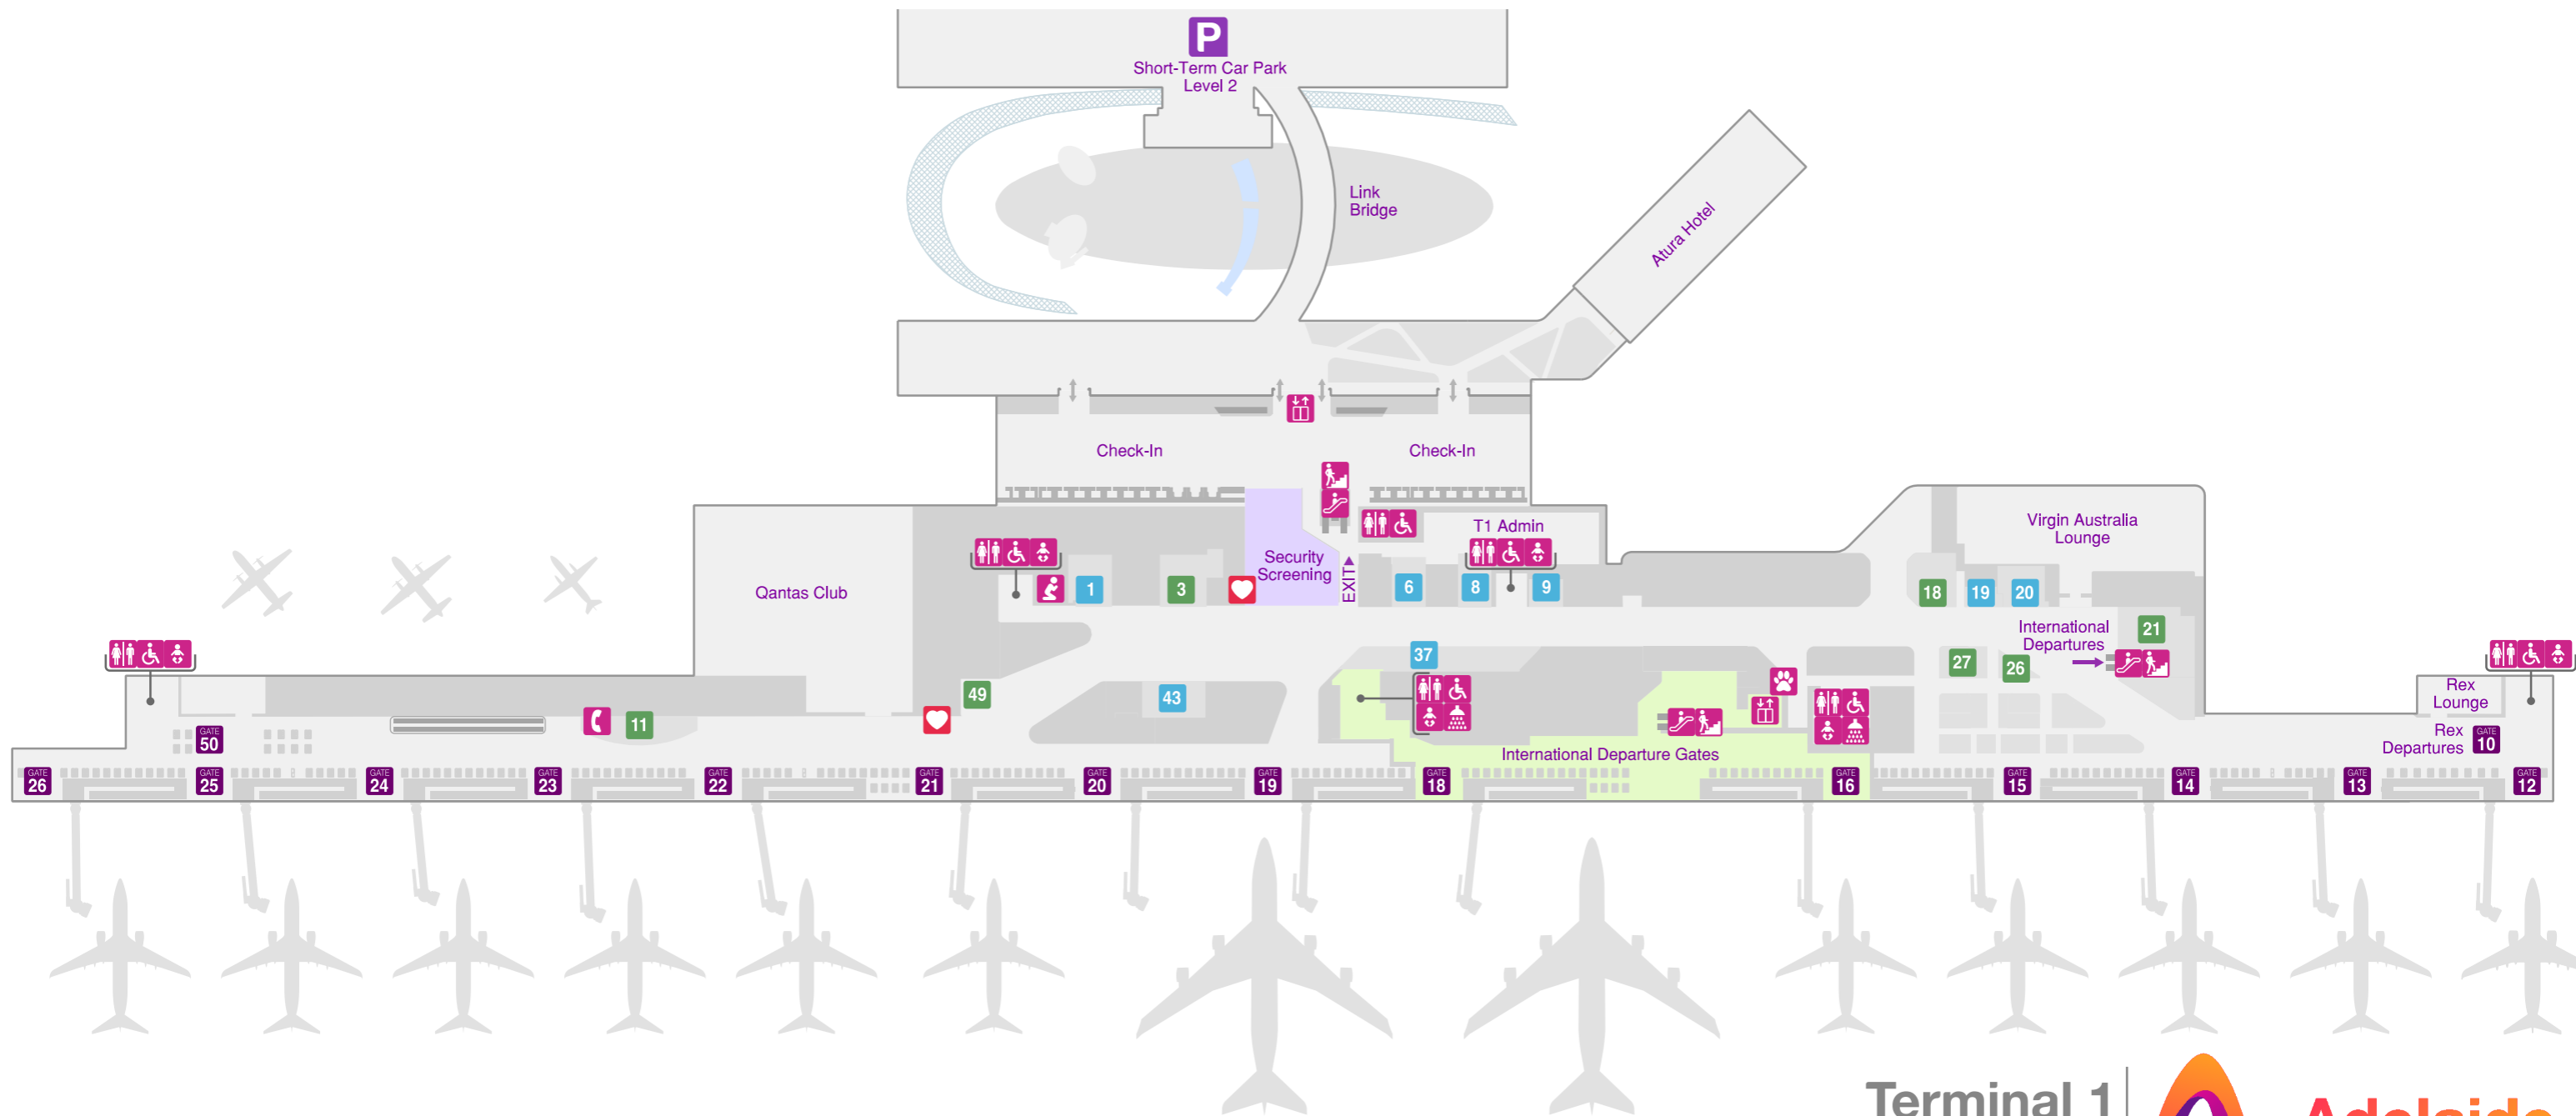

## Services + Amenities

-  Assistance Animal Relief Area
-  Disabled Toilets
-  Escalator
-  Lifts
-  Parent Rooms
-  Prayer Room
-  Public Phones
-  Public Toilets
-  Showers
-  Stairs

## Other

-  Heart Defibrillator
-  Gate Lounges
-  Short-Term Car Park

## Food + Beverage

-  26 Boost Juice
-  3 Cafe Terra Rosa
-  11 Coopers Alehouse Pop-up
-  49 Muffin Break
-  21 Penfolds Wine Bar and Kitchen
-  18 Precinct Adelaide Kitchen
-  27 Soul Origin

## Retail

-  20 Airport Pharmacy
-  19 Lego Kaboom
-  1 Rip Curl
-  9 Seed
-  6 Shades
-  37 Southern Providore
-  43 WHSmith
-  8 Witchery

Terminal 1  
Level 2