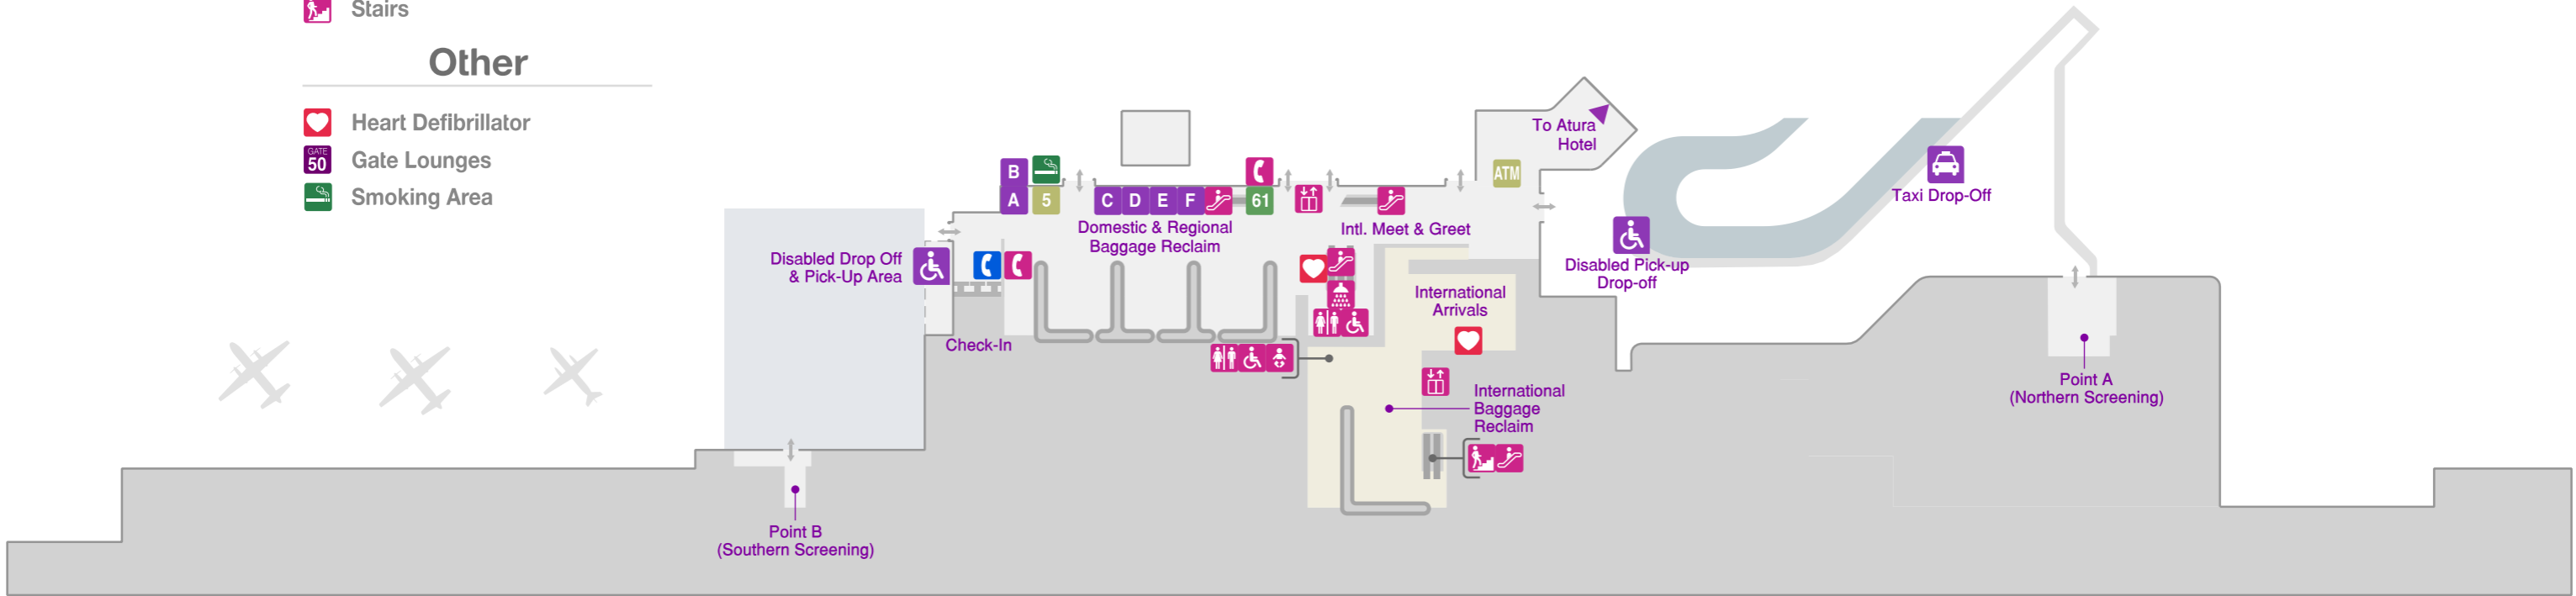

Ground Level

Services + Amenities

- Assistance Phone
- Disabled Toilets
- Escalator
- Lifts
- Prayer Room
- Parent Rooms
- Public Phones
- Public Toilets
- Showers
- Stairs

Other

- Heart Defibrillator
- Gate Lounges
- Smoking Area

- 26** Boost Juice
- 3** Cafe Terra Rosa
- 11** Coopers Alehouse Pop-up
- 61** Krispy Kreme
- 49** Muffin Break
- 21** Penfolds Wine Bar and Kitchen
- 18** Precinct Adelaide Kitchen
- 27** Soul Origin

Retail

- 20** Airport Pharmacy
- 19** Lego Kaboom
- 1** Rip Curl
- 9** Seed
- 6** Shades
- 37** Southern Providore
- 43** WHSmith
- 8** Witchery

Level 2