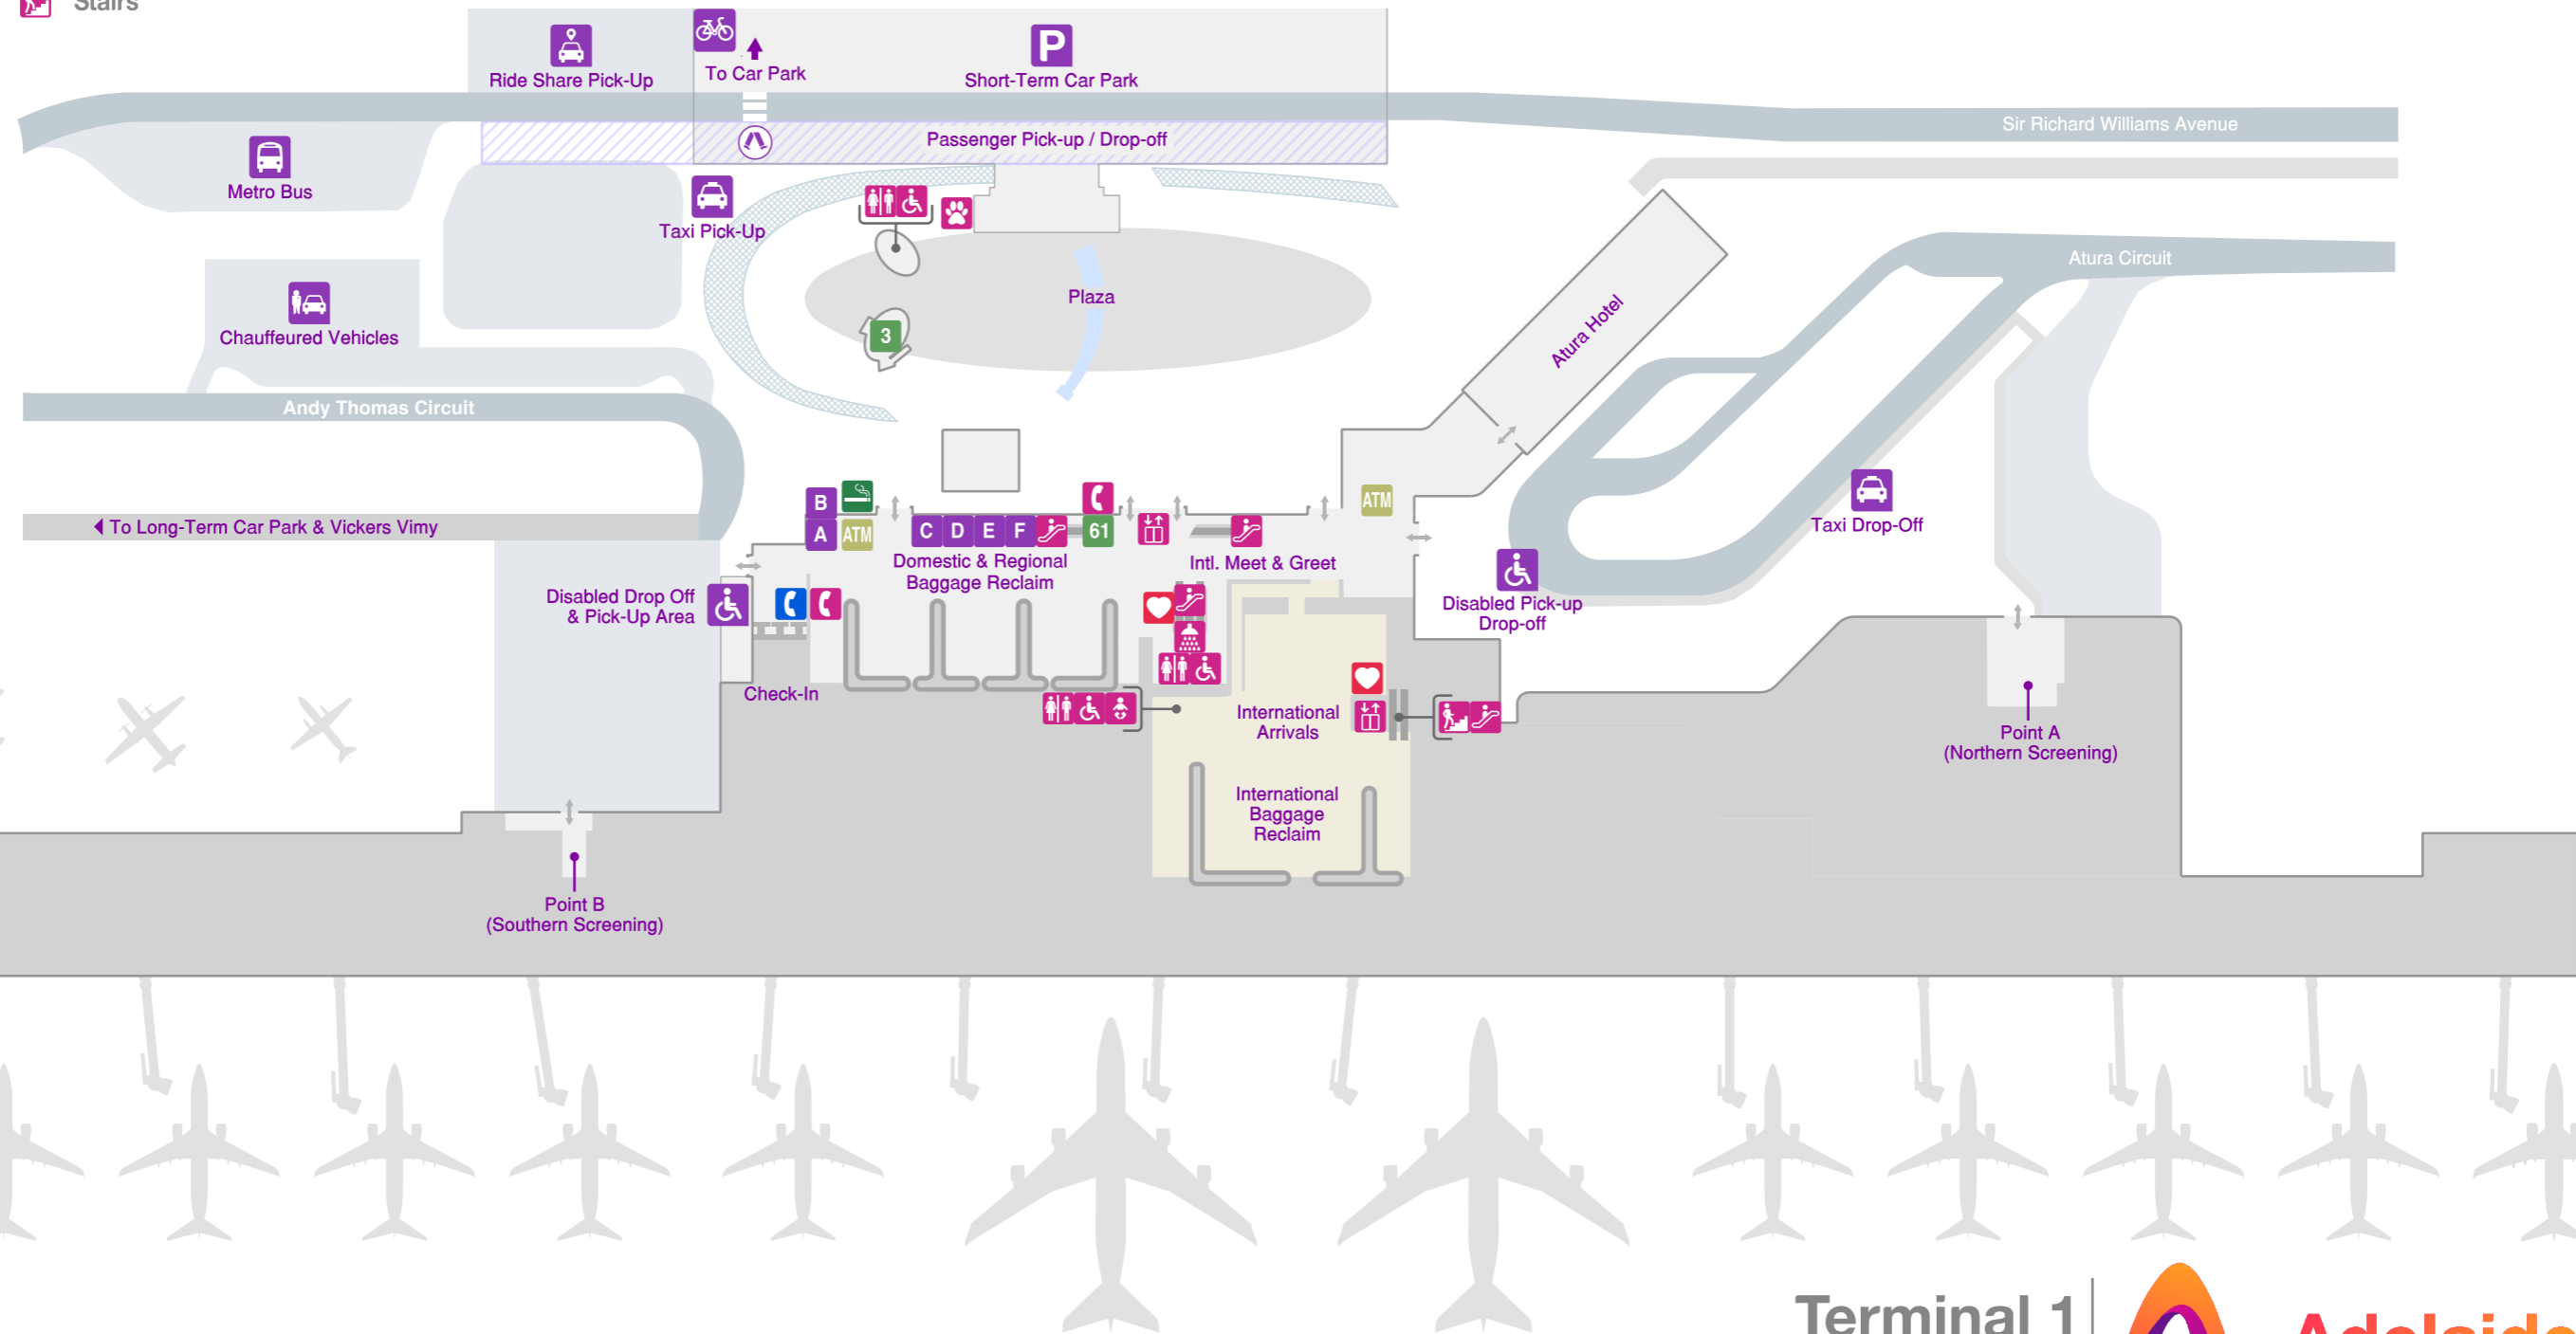

Services + Amenities

- Assistance Animal Relief Area
- Assistance Phone
- Disabled Toilets
- Escalators
- Lifts
- Parent Rooms
- Public Phones
- Public Toilets
- Showers
- Stairs

Transport

- A** Thrifty
- B** Enterprise
- C** Avis
- D** Europcar
- E** Budget
- F** Hertz
- Bicycle Facility
- Chauffeured Vehicles
- Metro Bus
- Ride Share Pick-Up
- P** Short-Term Car Park
- Taxi Pick-Up / Drop-Off
- Disabled Pick-Up / Drop-Off

Money

- Armaguard ATM

Food + Beverage

- 61** Krispy Kreme
- 3** Subway

Other

- Heart Defibrillator
- Smoking Area

Terminal 1
Ground Level