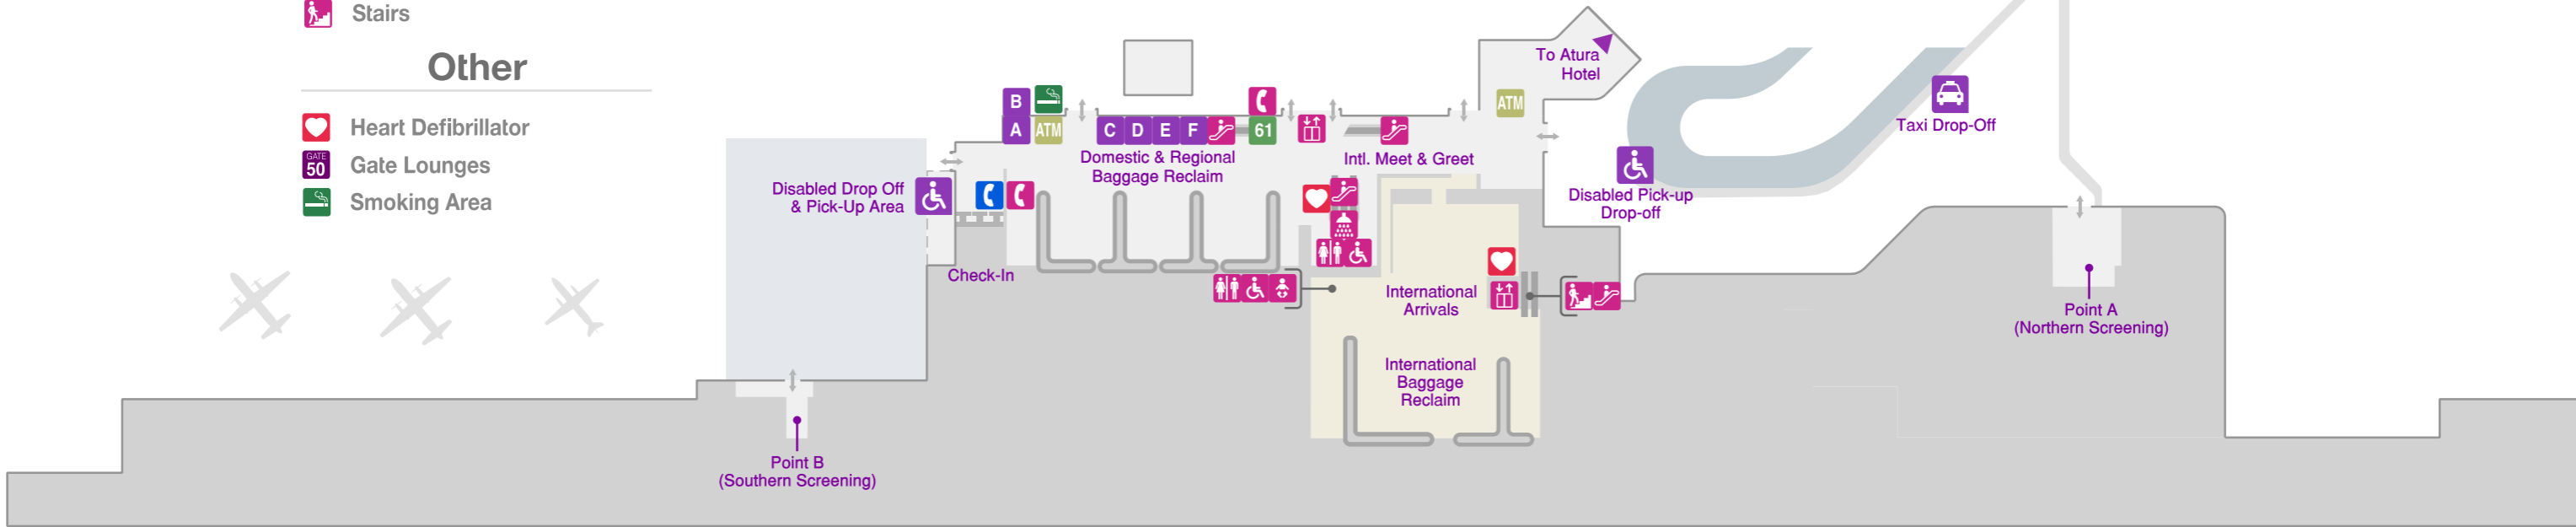

Ground Level

Services + Amenities

- Assistance Phone
- Assistance Animal Relief Area
- Changing Places Toilets
- Disabled Toilets
- Escalator
- Lifts
- Parent Rooms
- Prayer Room
- Public Phones
- Public Toilets
- Showers
- Stairs

- 20 Airport Pharmacy
- 44 JB Hi-Fi
- 19 Lego Kaboom
- 1 Rip Curl
- 9 Seed
- 6 Shades
- 37 Southern Providore
- 17 WHSmith (North)
- 48 WHSmith (South)
- 8 Witchery

Level 2

Terminal 1
Ground Level / Level 2