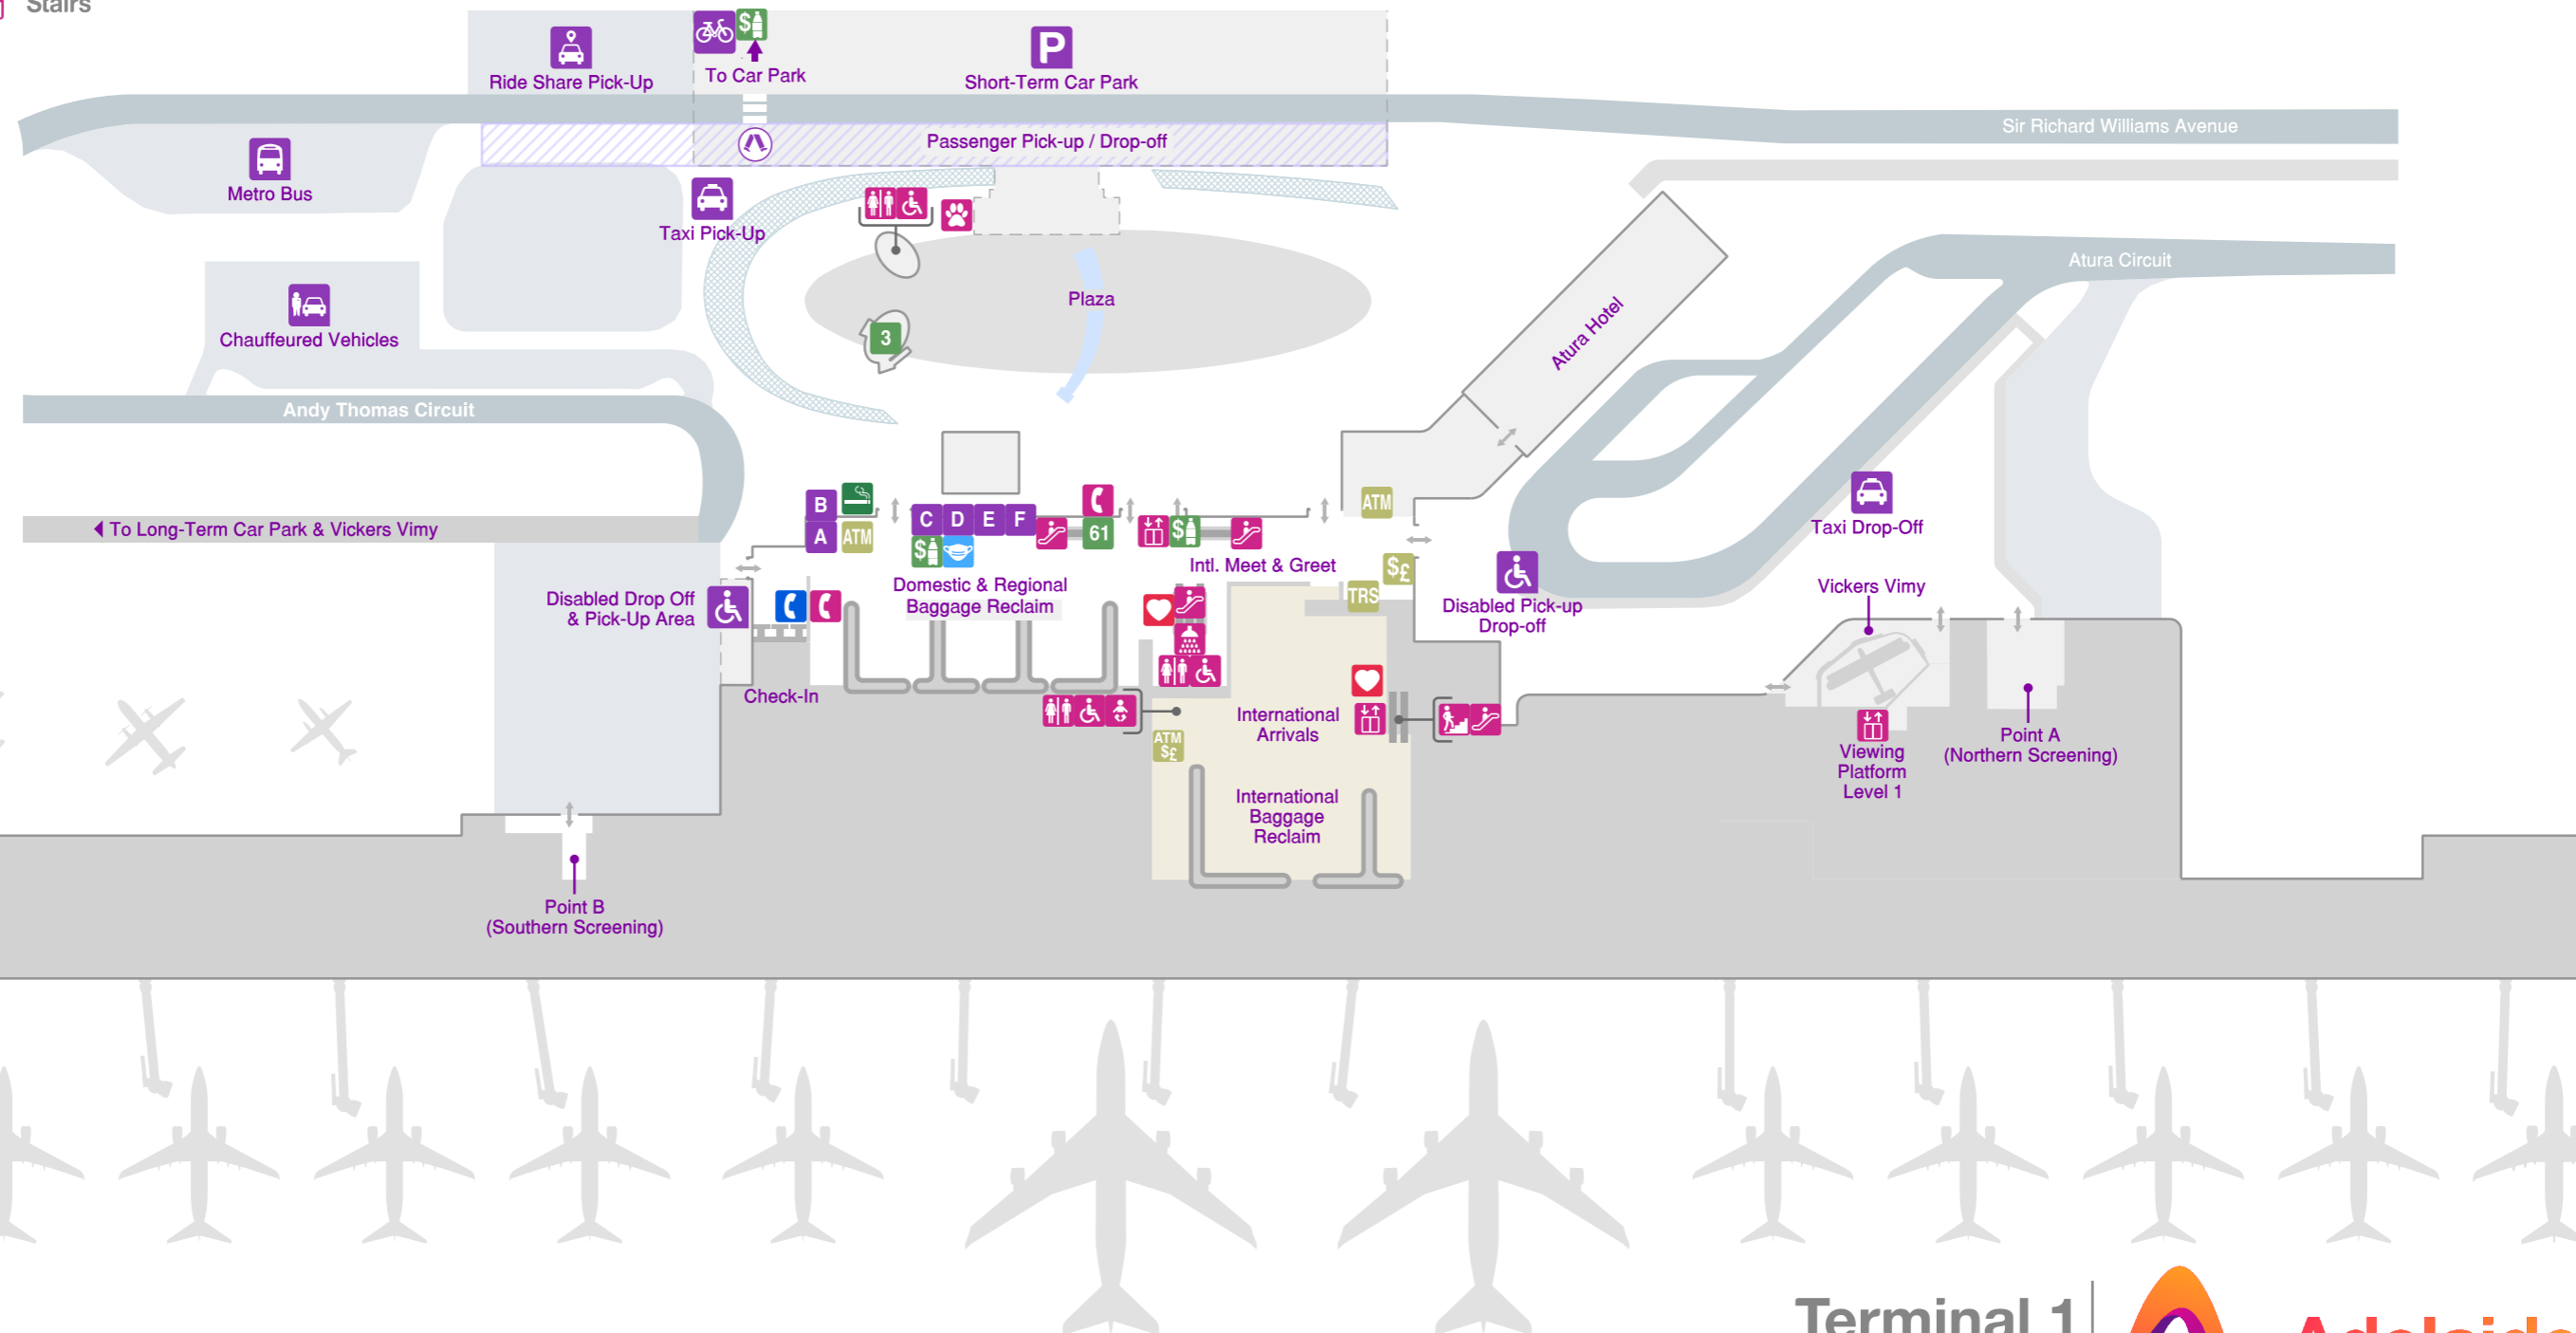

## Services + Amenities

-  Assistance Animal Relief Area
-  Assistance Phone
-  Disabled Toilets
-  Escalators
-  Lifts
-  Parent Rooms
-  Public Phones
-  Public Toilets
-  Showers
-  Stairs

## Money

-  Armaguard ATM
-  Travelex Store
-  Travelex ATM
-  Tourist Refund Scheme

## Food + Beverage

-  Krispy Kreme
-  Subway
-  Vending Machine

## Other

-  Face Mask Vending Machine
-  Heart Defibrillator
-  Smoking Area

Terminal 1  
Ground Level