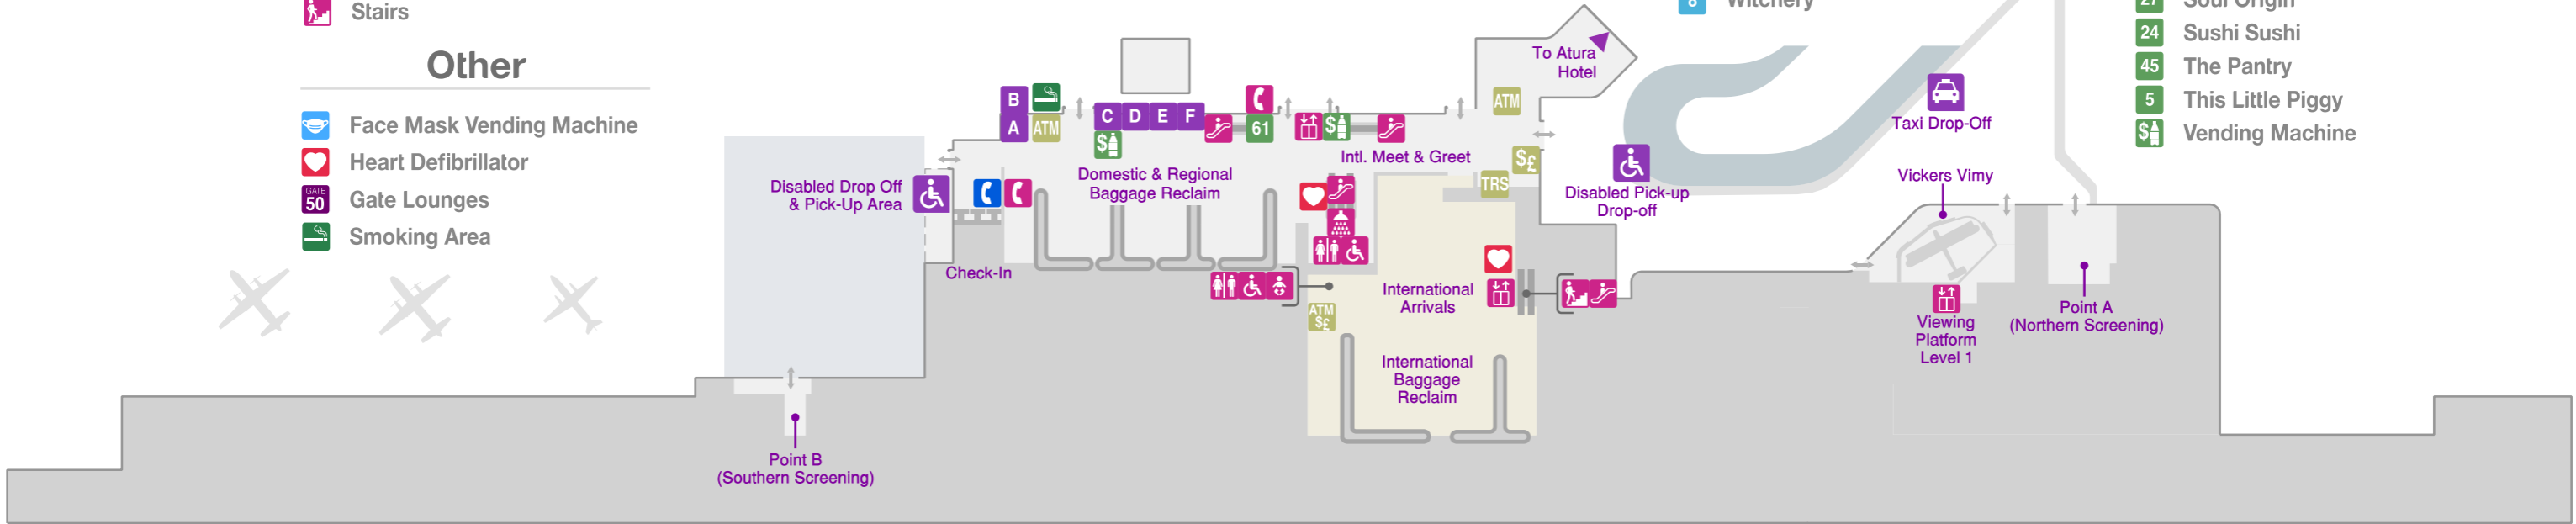

Ground Level

Services + Amenities

- Assistance Phone
- Assistance Animal Relief Area
- Changing Places Toilets
- Disabled Toilets
- Escalator
- Lifts
- Parent Rooms
- Prayer Room
- Public Phones
- Public Toilets
- Showers
- Stairs

Food + Beverage

- 2** 100 Miles
- 26** Boost Juice
- 42** Coopers Alehouse
- 11** Departures Bar
- 28** Hawker Bar & Bublz
- 40** Hills Bar & Kitchen
- 61** Krispy Kreme
- 25** McDonalds
- 49** Muffin Break
- 21** Penfolds Wine Bar and Kitchen
- 18** Precinct Adelaide Kitchen
- 38** SOHO
- 27** Soul Origin
- 24** Sushi Sushi
- 45** The Pantry
- 5** This Little Piggy
- Vending Machine

Level 2

Terminal 1
Ground Level / Level 2