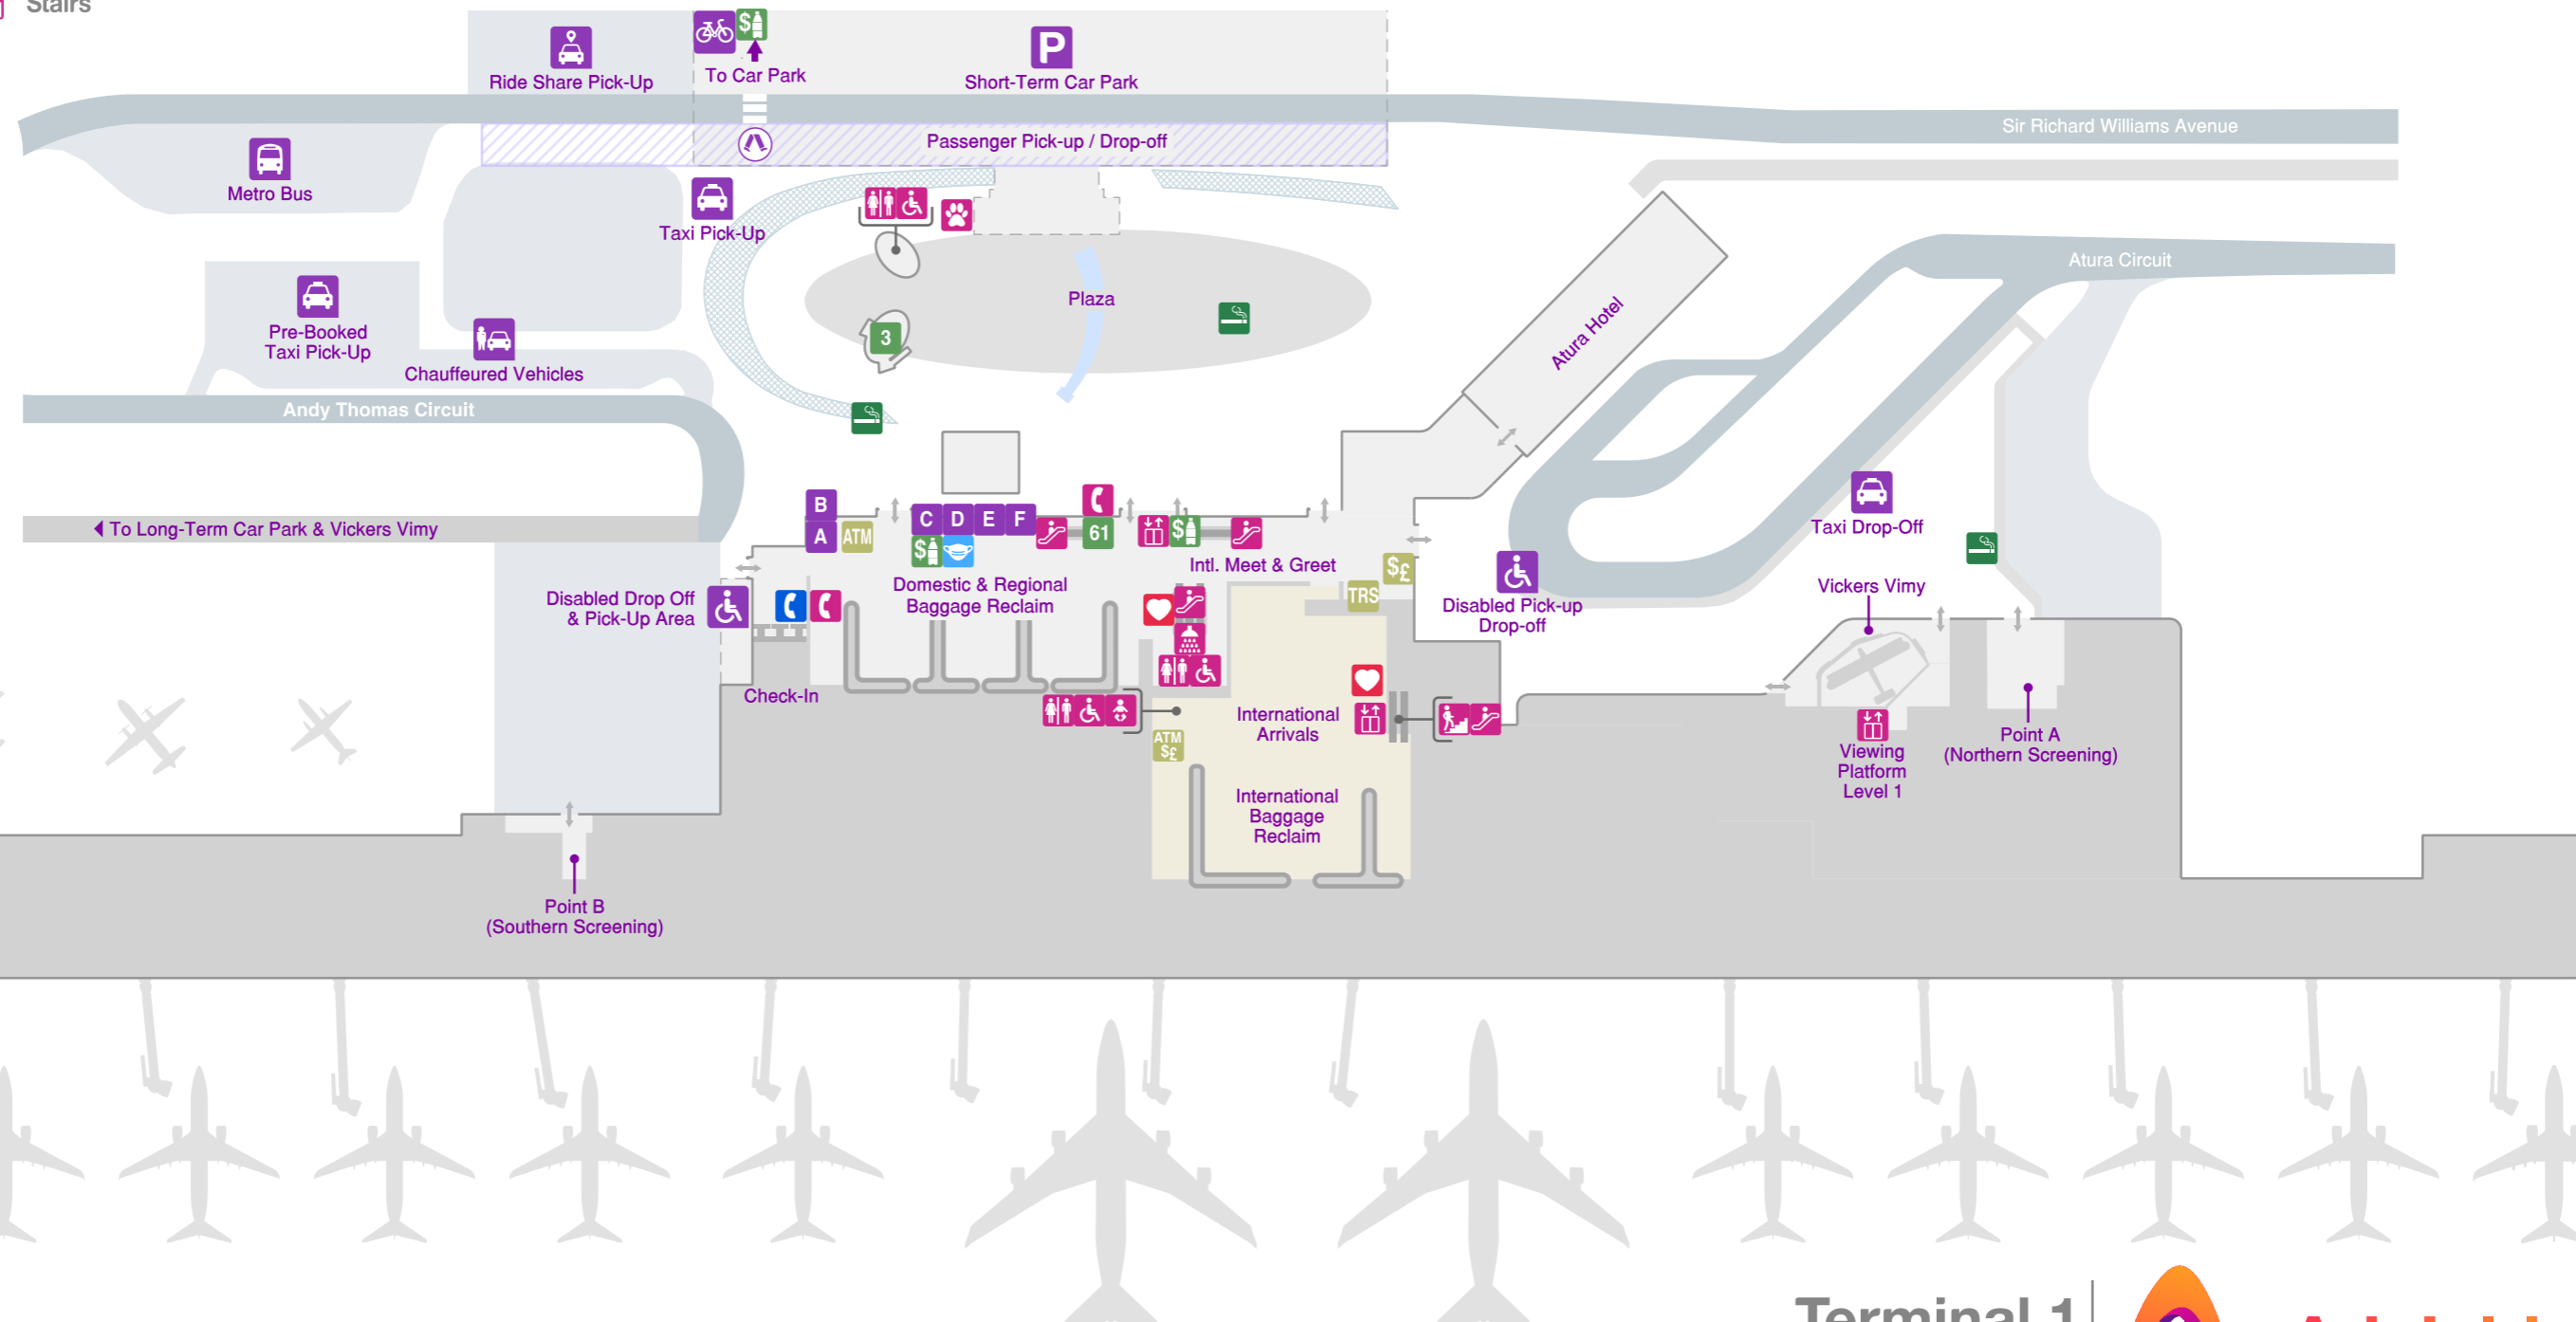

## Services + Amenities

- Assistance Animal Relief Area
- Assistance Phone
- Disabled Toilets
- Escalators
- Lifts
- Parent Rooms
- Public Phones
- Public Toilets
- Showers
- Stairs

## Money

- Armaguard ATM
- Travelex Store
- Travelex ATM
- Tourist Refund Scheme

## Food + Beverage

- 61 Krispy Kreme
- 3 Subway
- Vending Machine

## Other

- Face Mask Vending Machine
- Heart Defibrillator
- Smoking Area

Terminal 1  
Ground Level