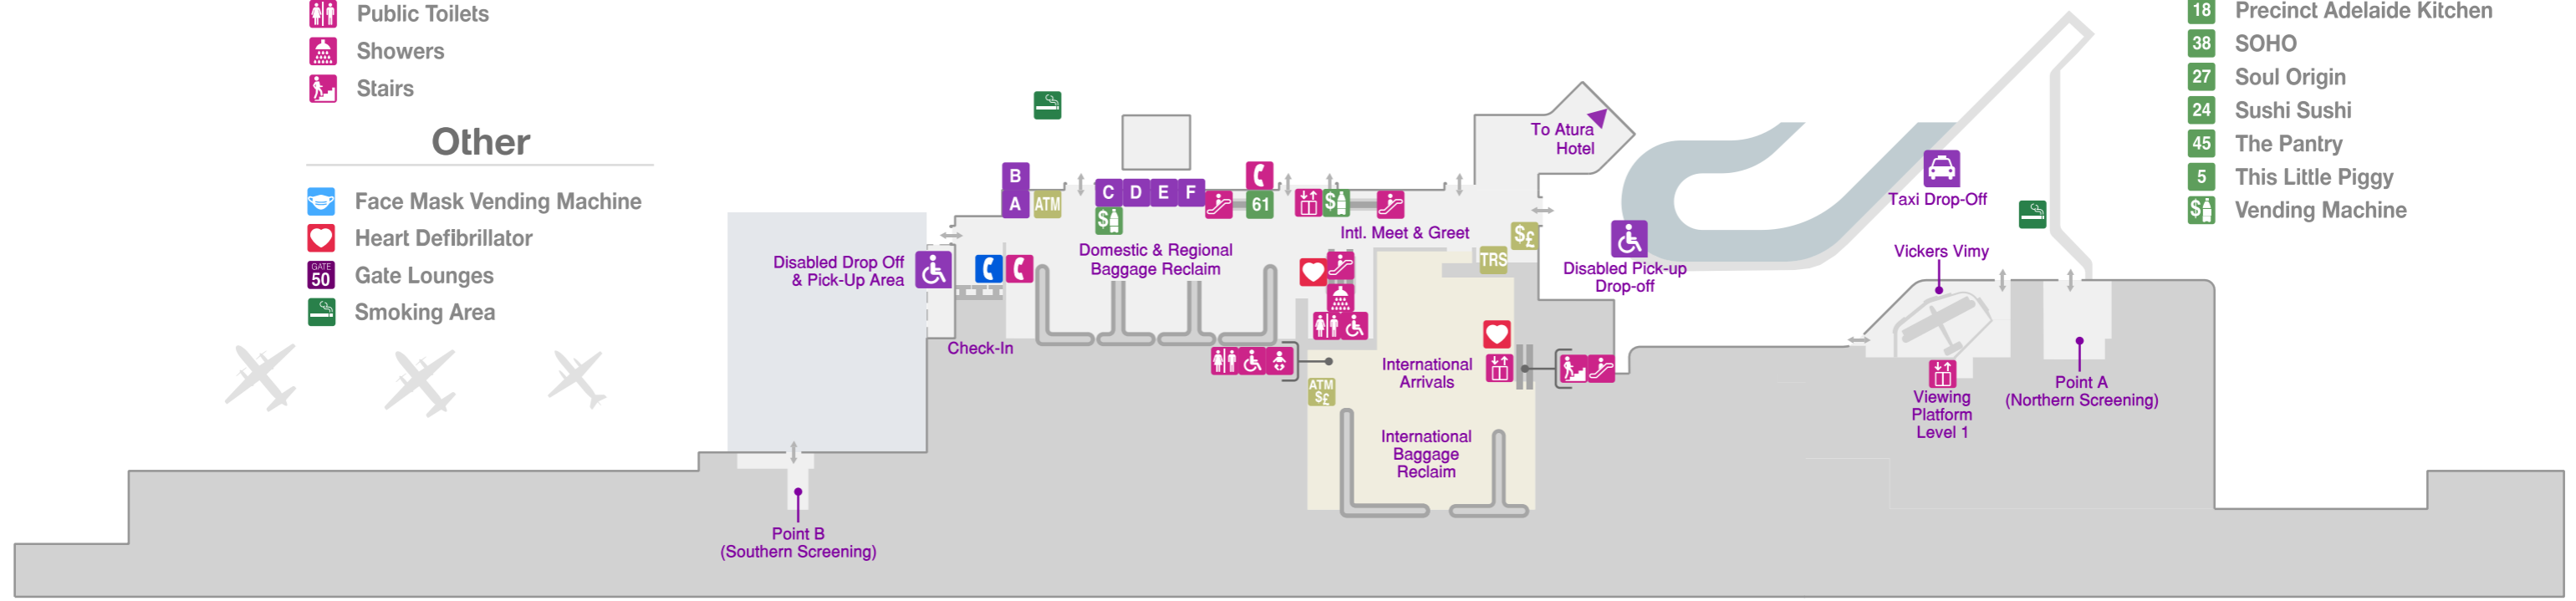

Ground Level

Services + Amenities

- Assistance Phone
- Assistance Animal Relief Area
- Changing Places Toilets
- Disabled Toilets
- Escalator
- Lifts
- Parent Rooms
- Prayer Room
- Public Phones
- Public Toilets
- Showers
- Stairs

Other

- Face Mask Vending Machine
- Heart Defibrillator
- Gate Lounges
- Smoking Area

Transport

- A** Thrifty
- B** Enterprise
- C** Avis
- D** Europcar
- E** Budget
- F** Hertz
- Disabled Pick-Up / Drop-Off
- Bus
- Taxi Drop Off

Food + Beverage

- 2** 100 Miles
- 21** ADL Grounds Bar
- 26** Boost Juice
- 42** Coopers Alehouse
- 11** Departures Bar
- 28** Hawker Bar & Bubblz
- 40** Hills Bar & Kitchen
- 61** Krispy Kreme
- 25** McDonalds
- 49** Muffin Break
- 18** Precinct Adelaide Kitchen
- 38** SOHO
- 27** Soul Origin
- 24** Sushi Sushi
- 45** The Pantry
- 5** This Little Piggy
- Vending Machine

Level 2